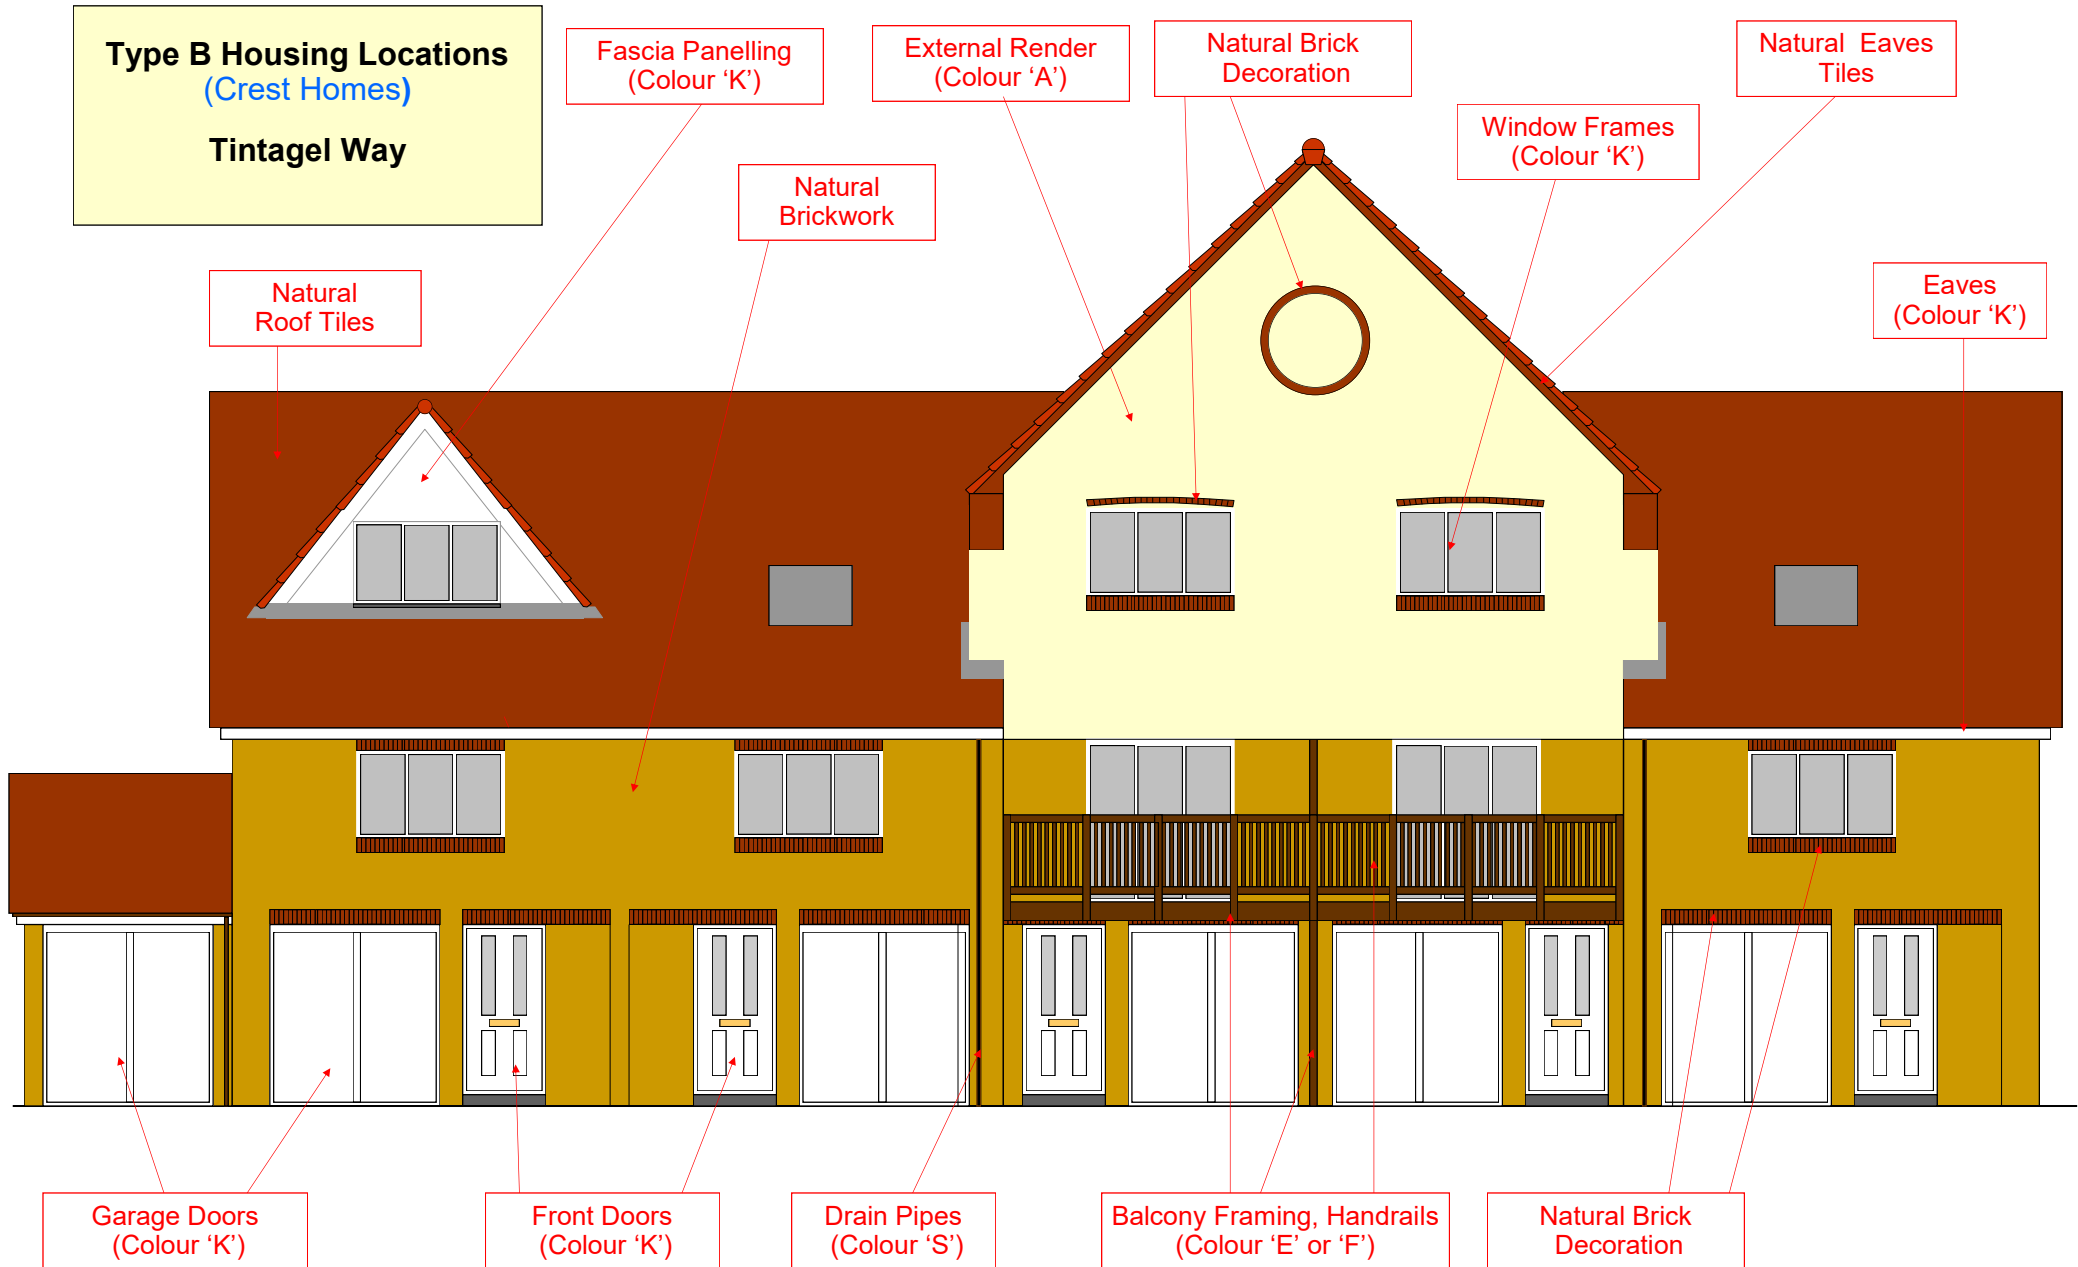

Port Solent **Type B** Housing - Paint Colour Guide - (Landside)