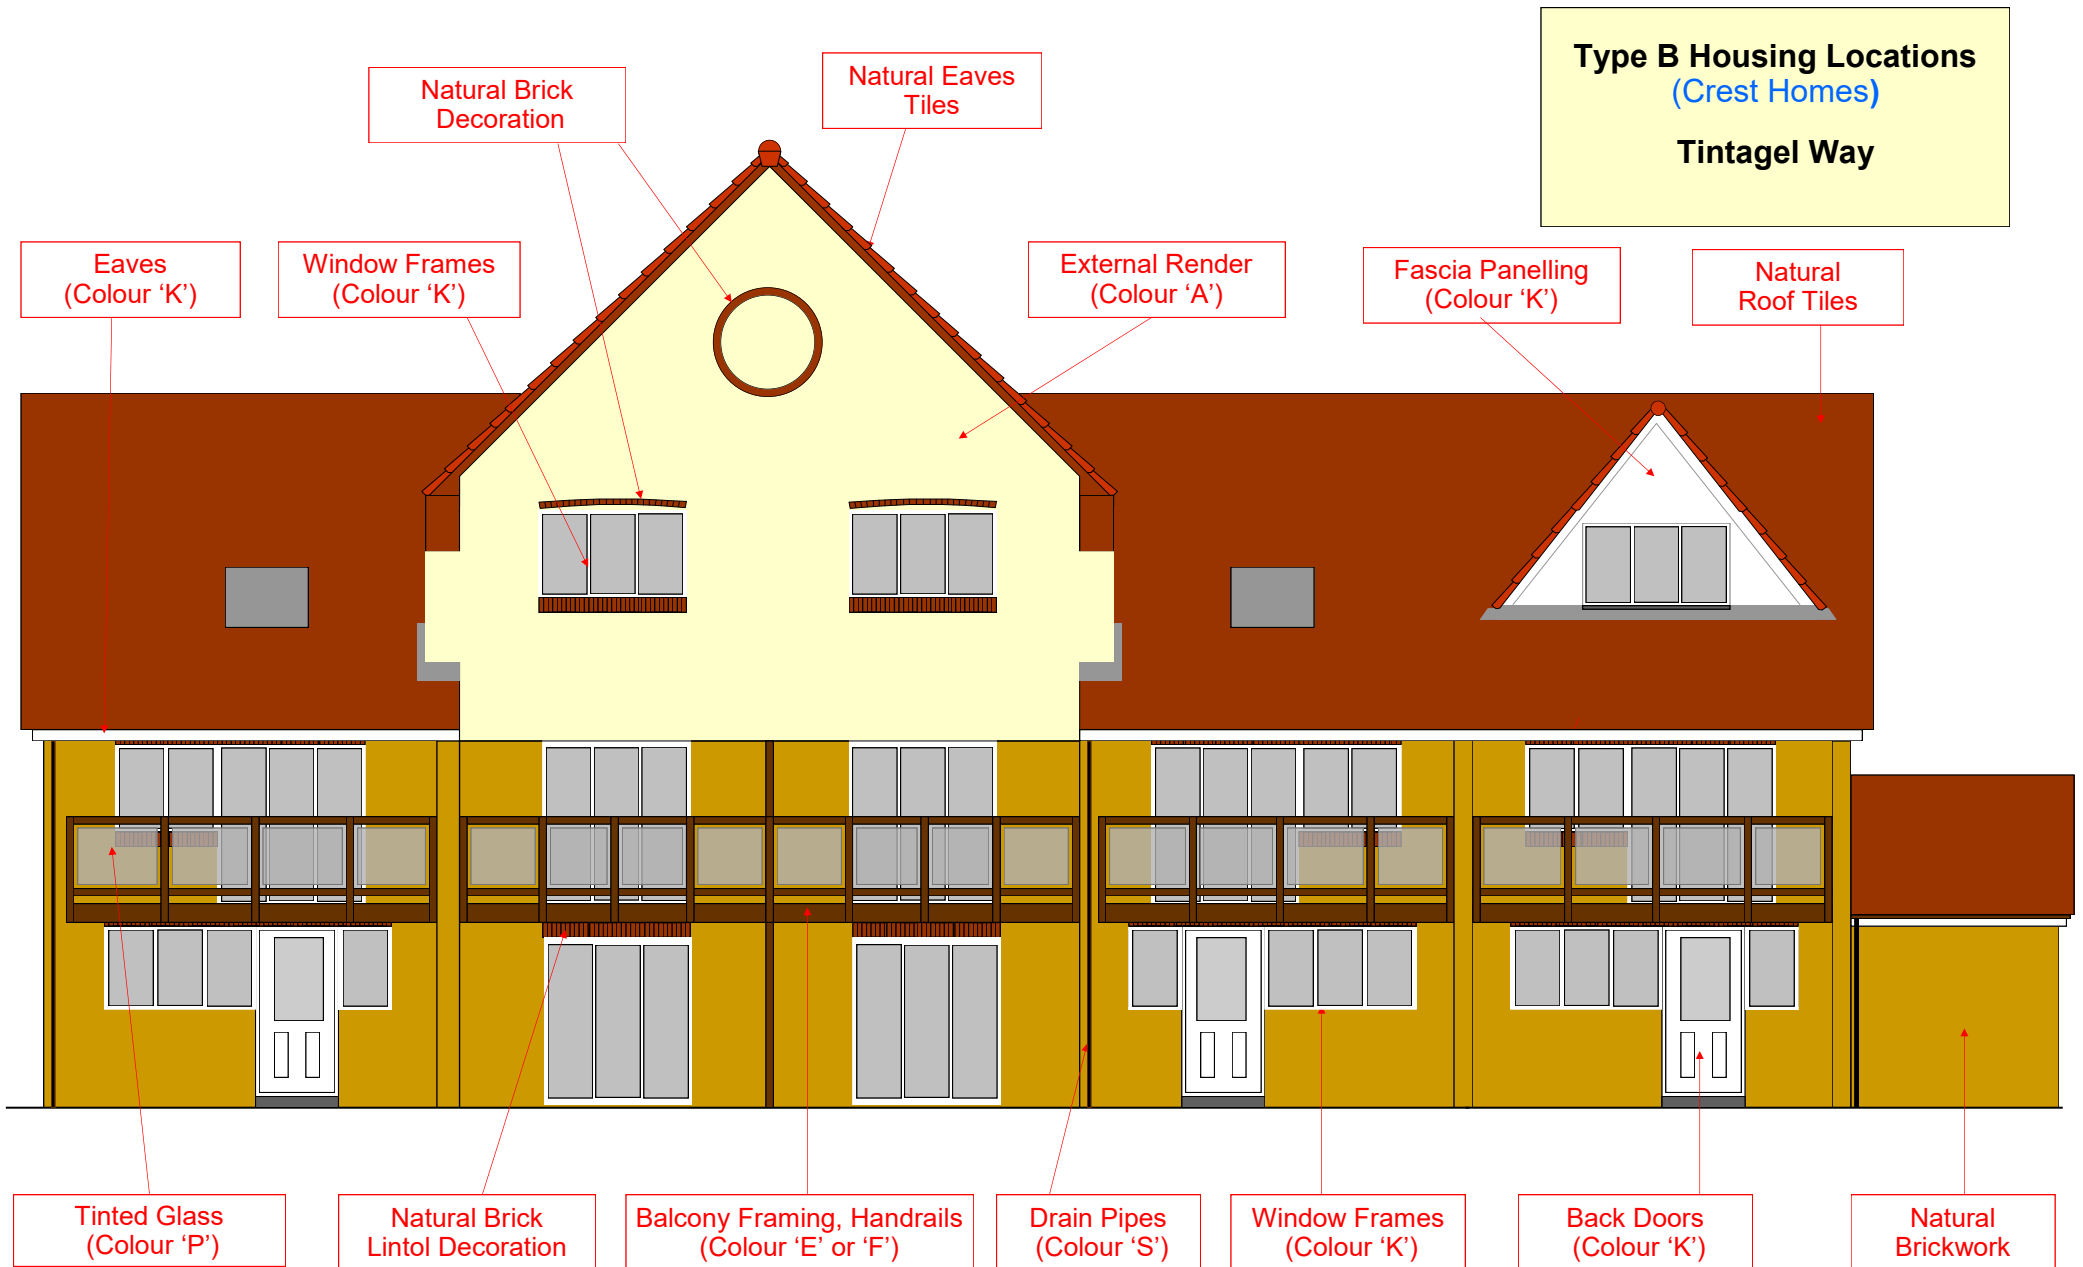

Port Solent **Type B** Housing - Paint Colour Guide - (Marina Side)