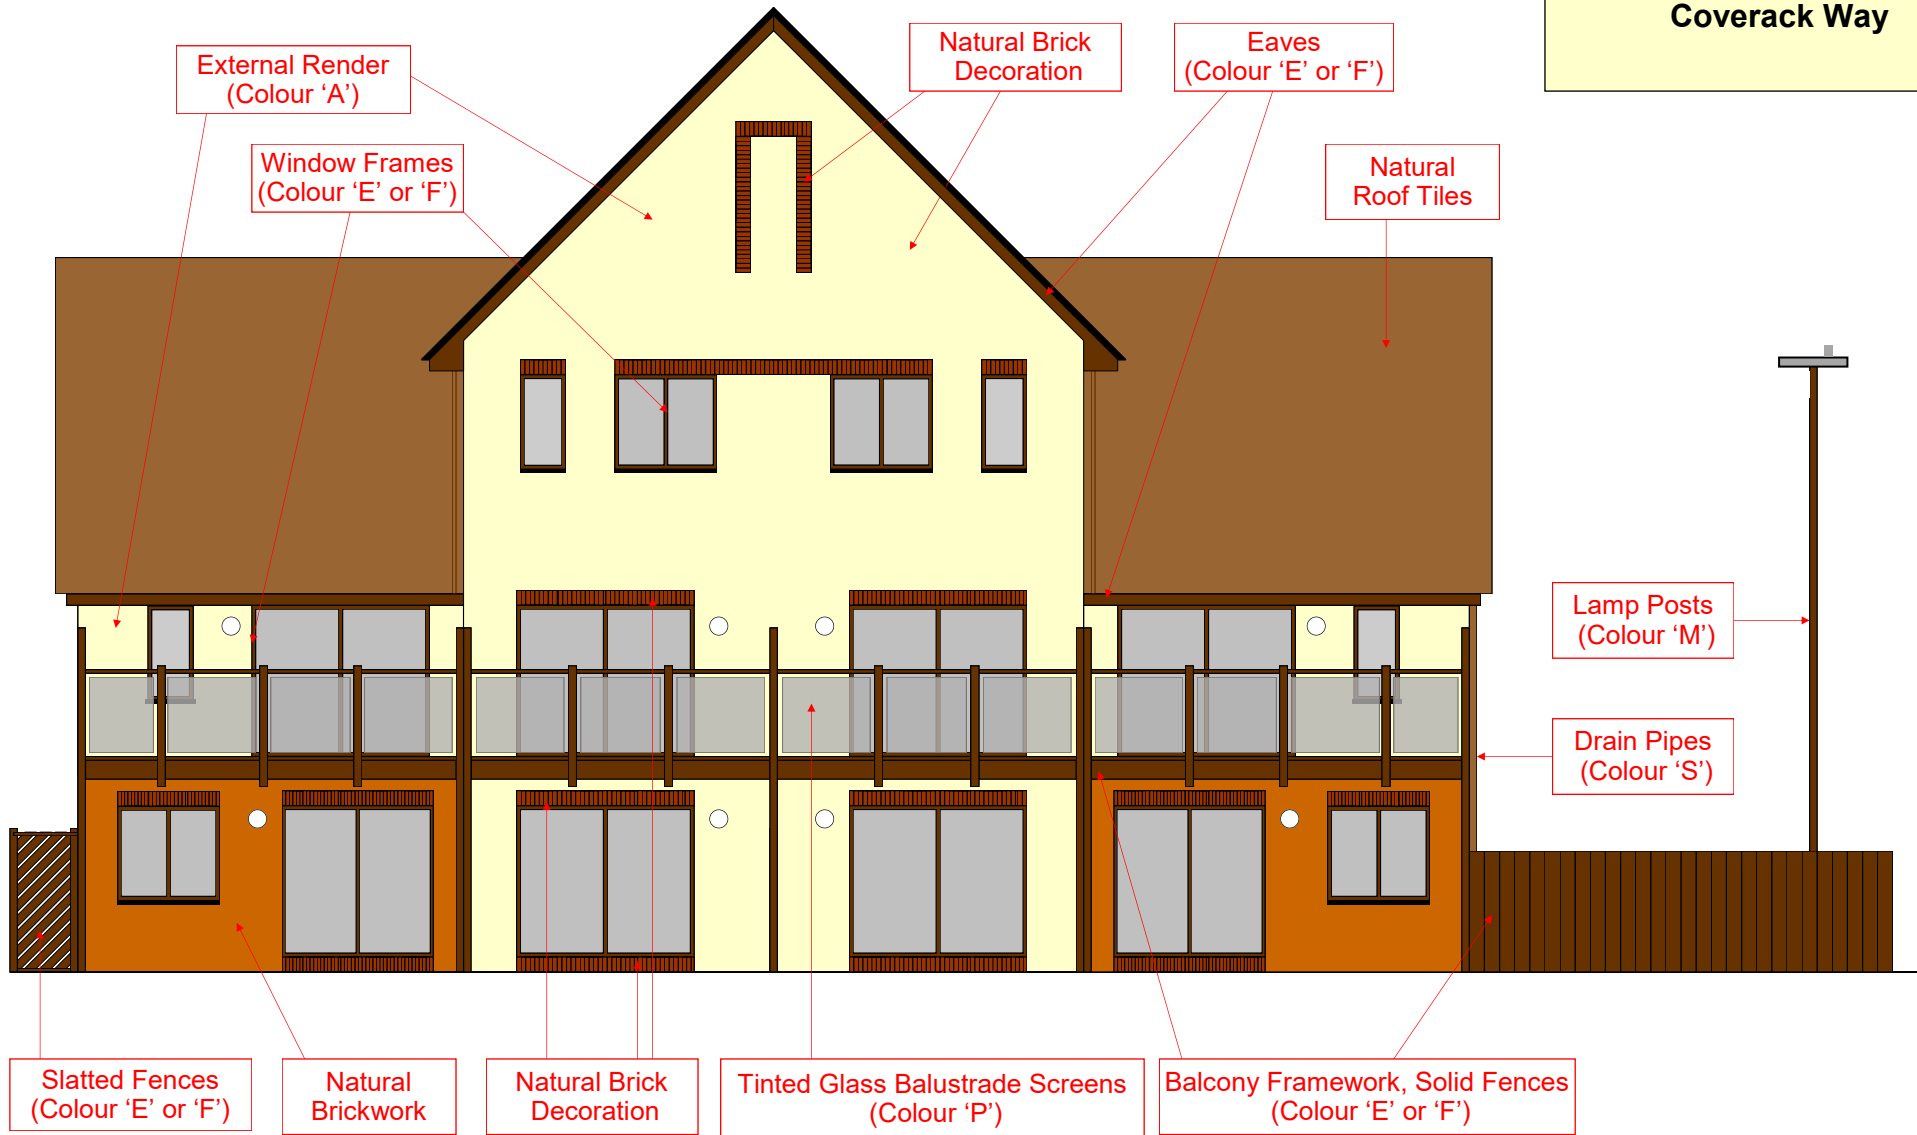

Port Solent **Type C** Housing - Paint Colour Guide - (Landside)

Type C Housing Locations
(Higgs and Hill Homes)
Coverack Way

Port Solent **Type C** Housing - Paint Colour Guide - (Marina Side)

Type C Housing Locations
(Higgs and Hill Homes)
Coverack Way