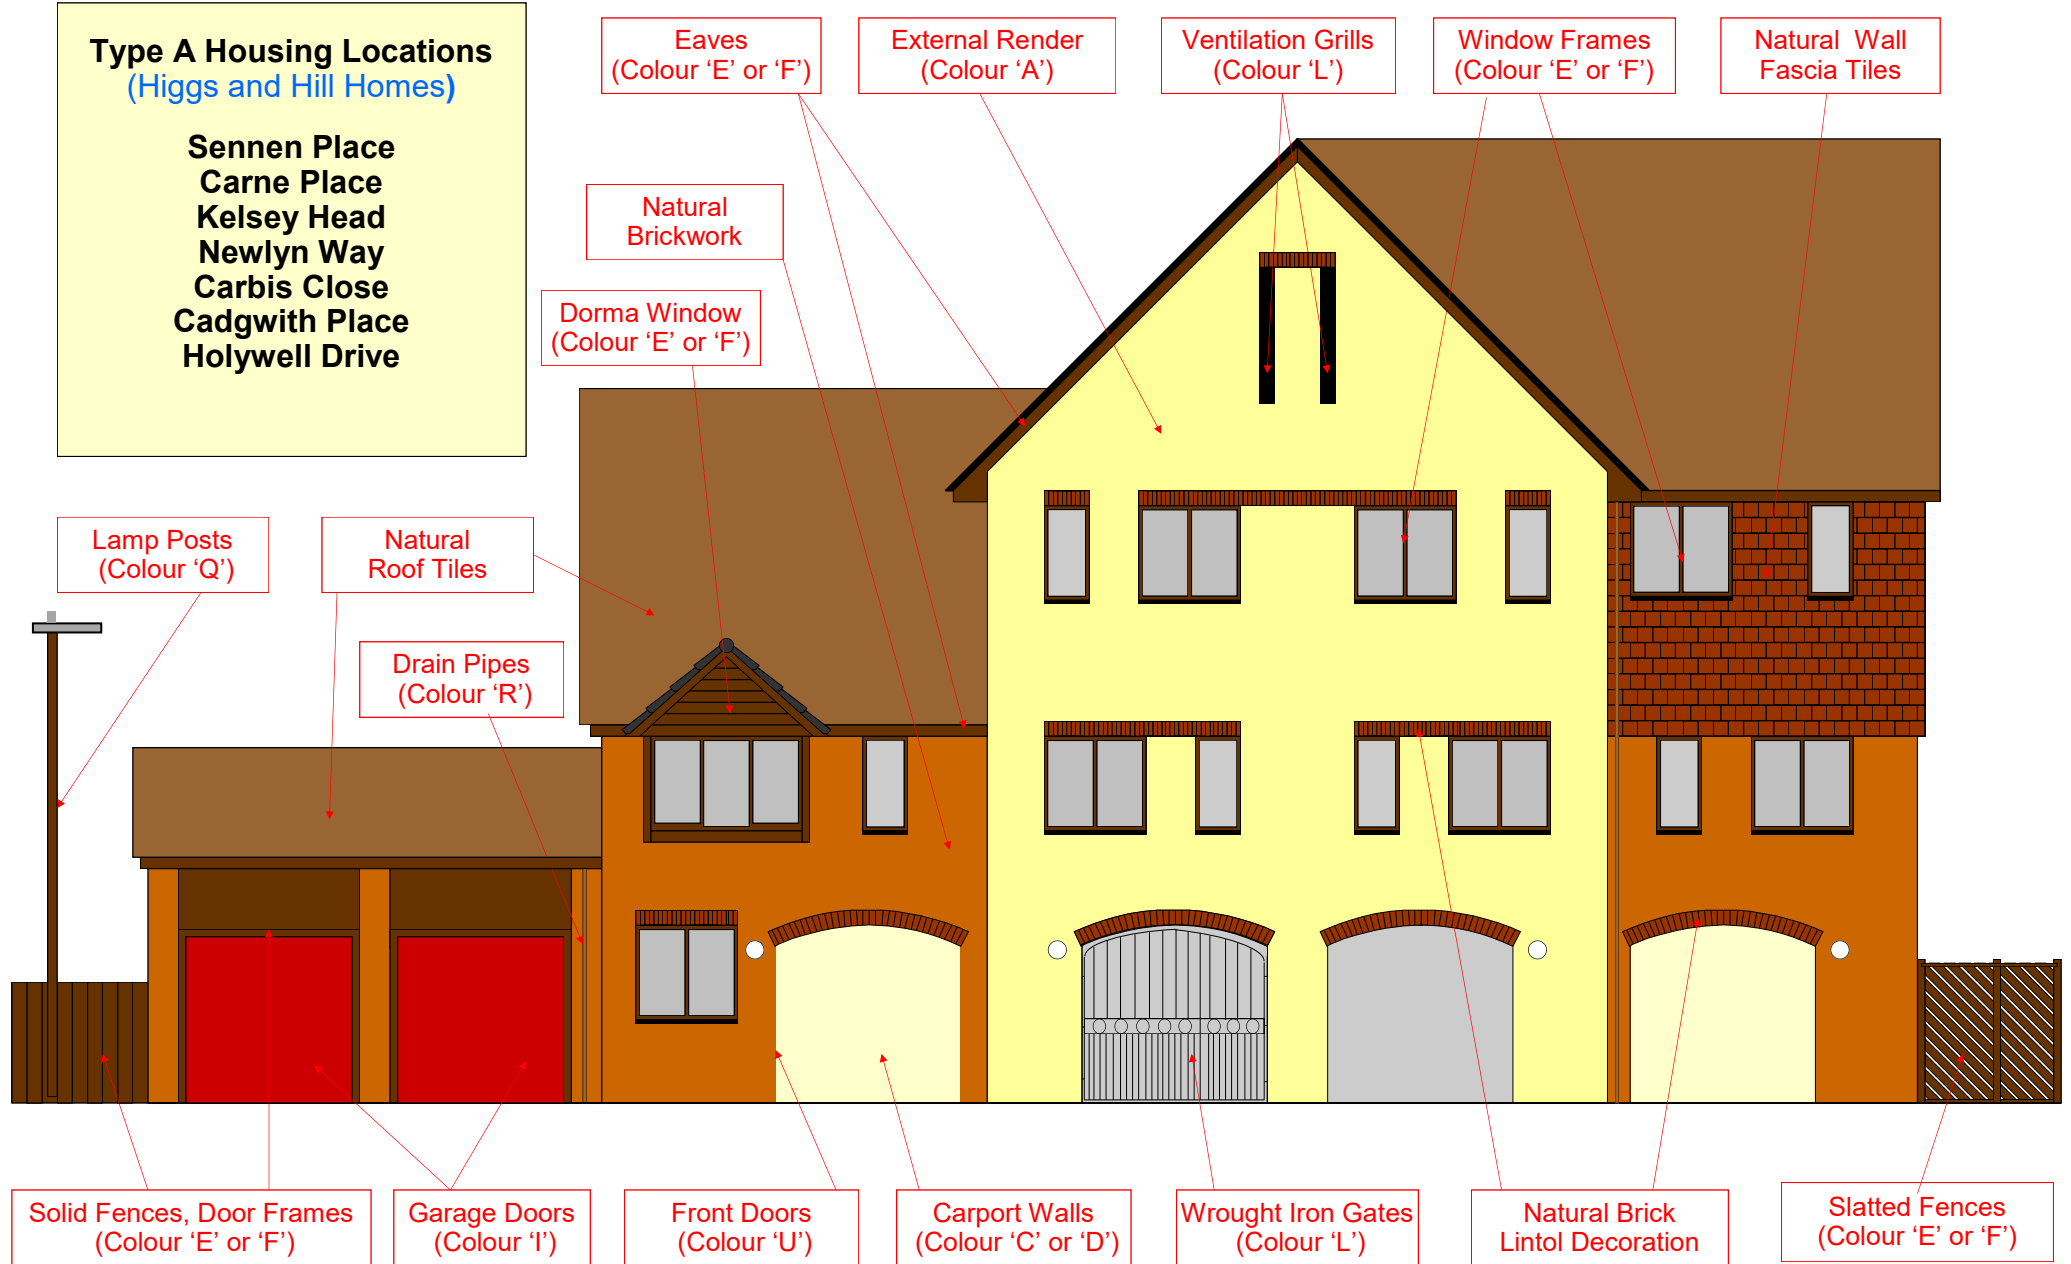

Port Solent **Type A** Housing - Paint Colour Guide - (Landside)

Type A Housing Locations (Higgs and Hill Homes)

Sennen Place
Carne Place
Kelsey Head
Newlyn Way
Carbis Close
Cadgwith Place
Holywell Drive