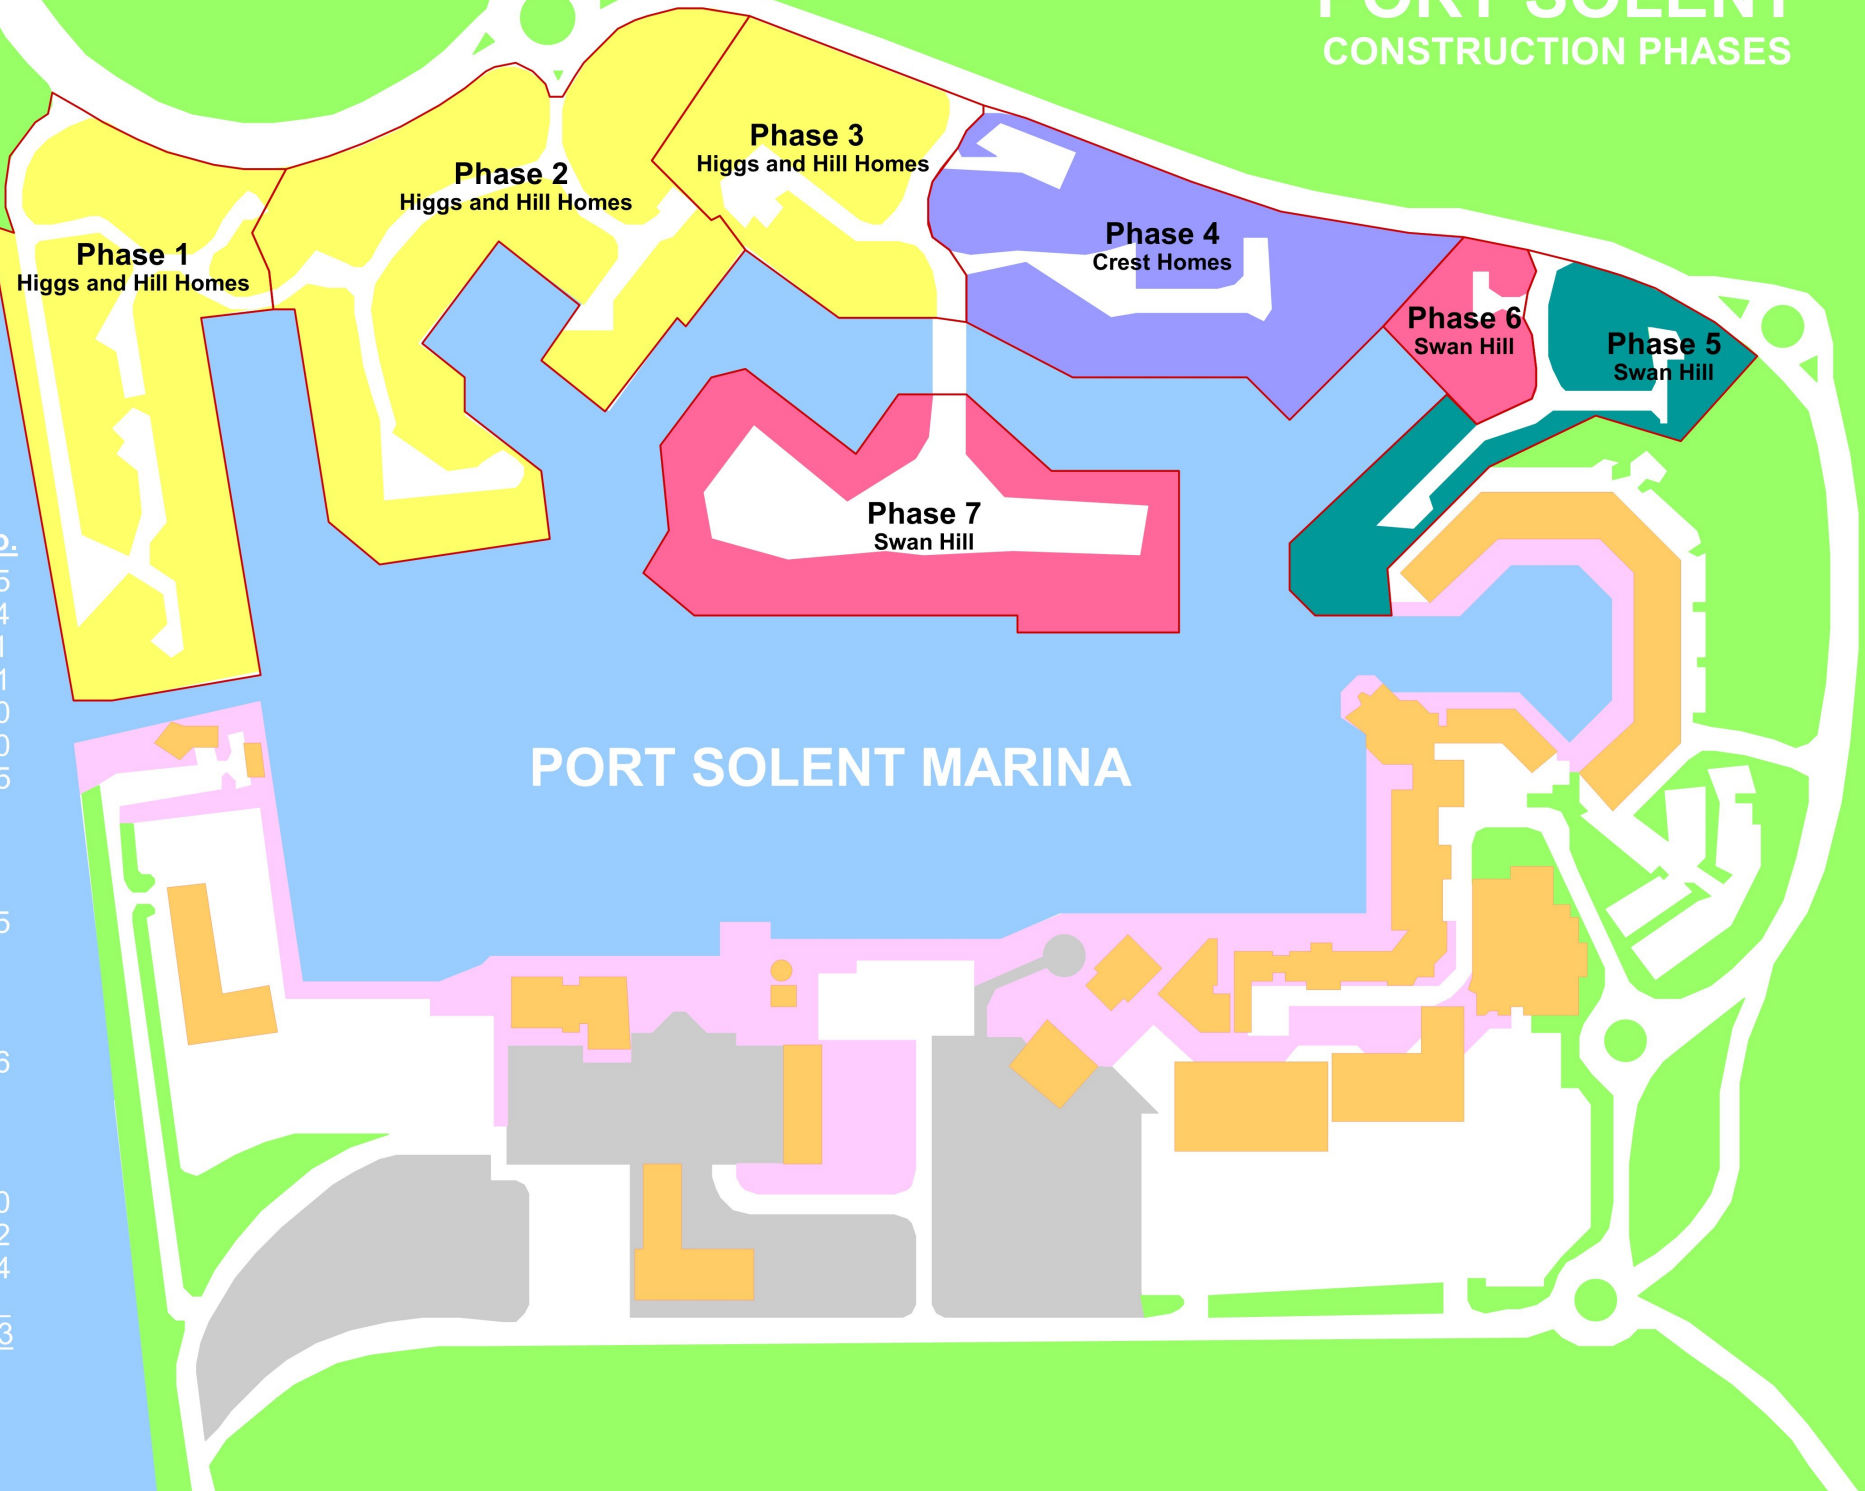

Type C

Coverack Way	36
--------------	----

Type D

Bryher Island	90
Mullion Close	12
Coverack Way	4

Total Units 423

Port Solent **Type A** Housing - Paint Colour Guide - (Landside)

Type A Housing Locations (Higgs and Hill Homes)