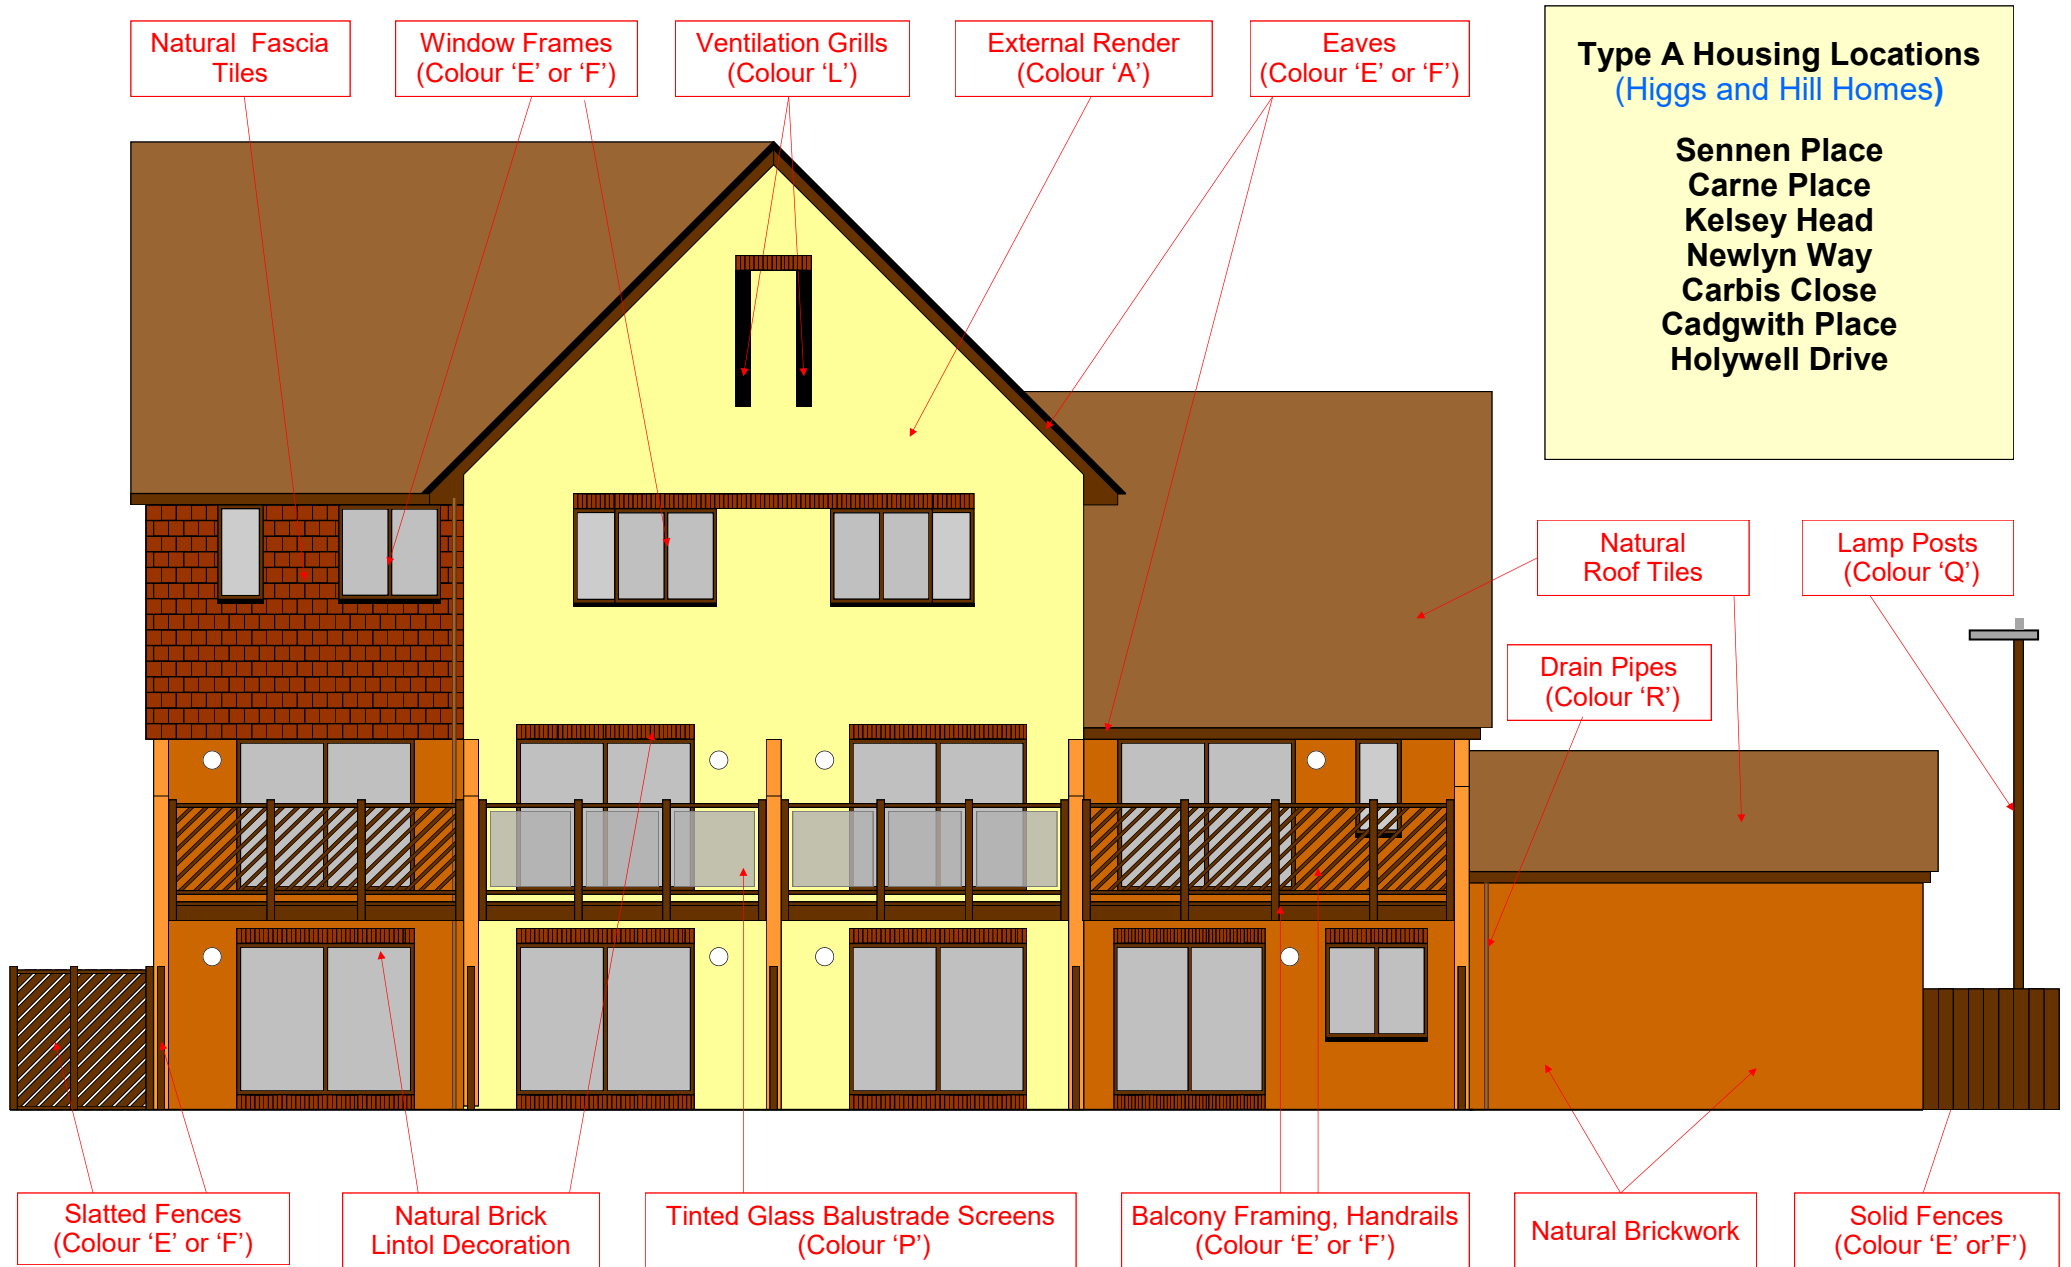

Port Solent **Type A** Housing - Paint Colour Guide - (Marina Side)

Type A Housing Locations
(Higgs and Hill Homes)

Sennen Place
Carne Place
Kelsey Head
Newlyn Way
Carbis Close
Cadgwith Place
Holywell Drive