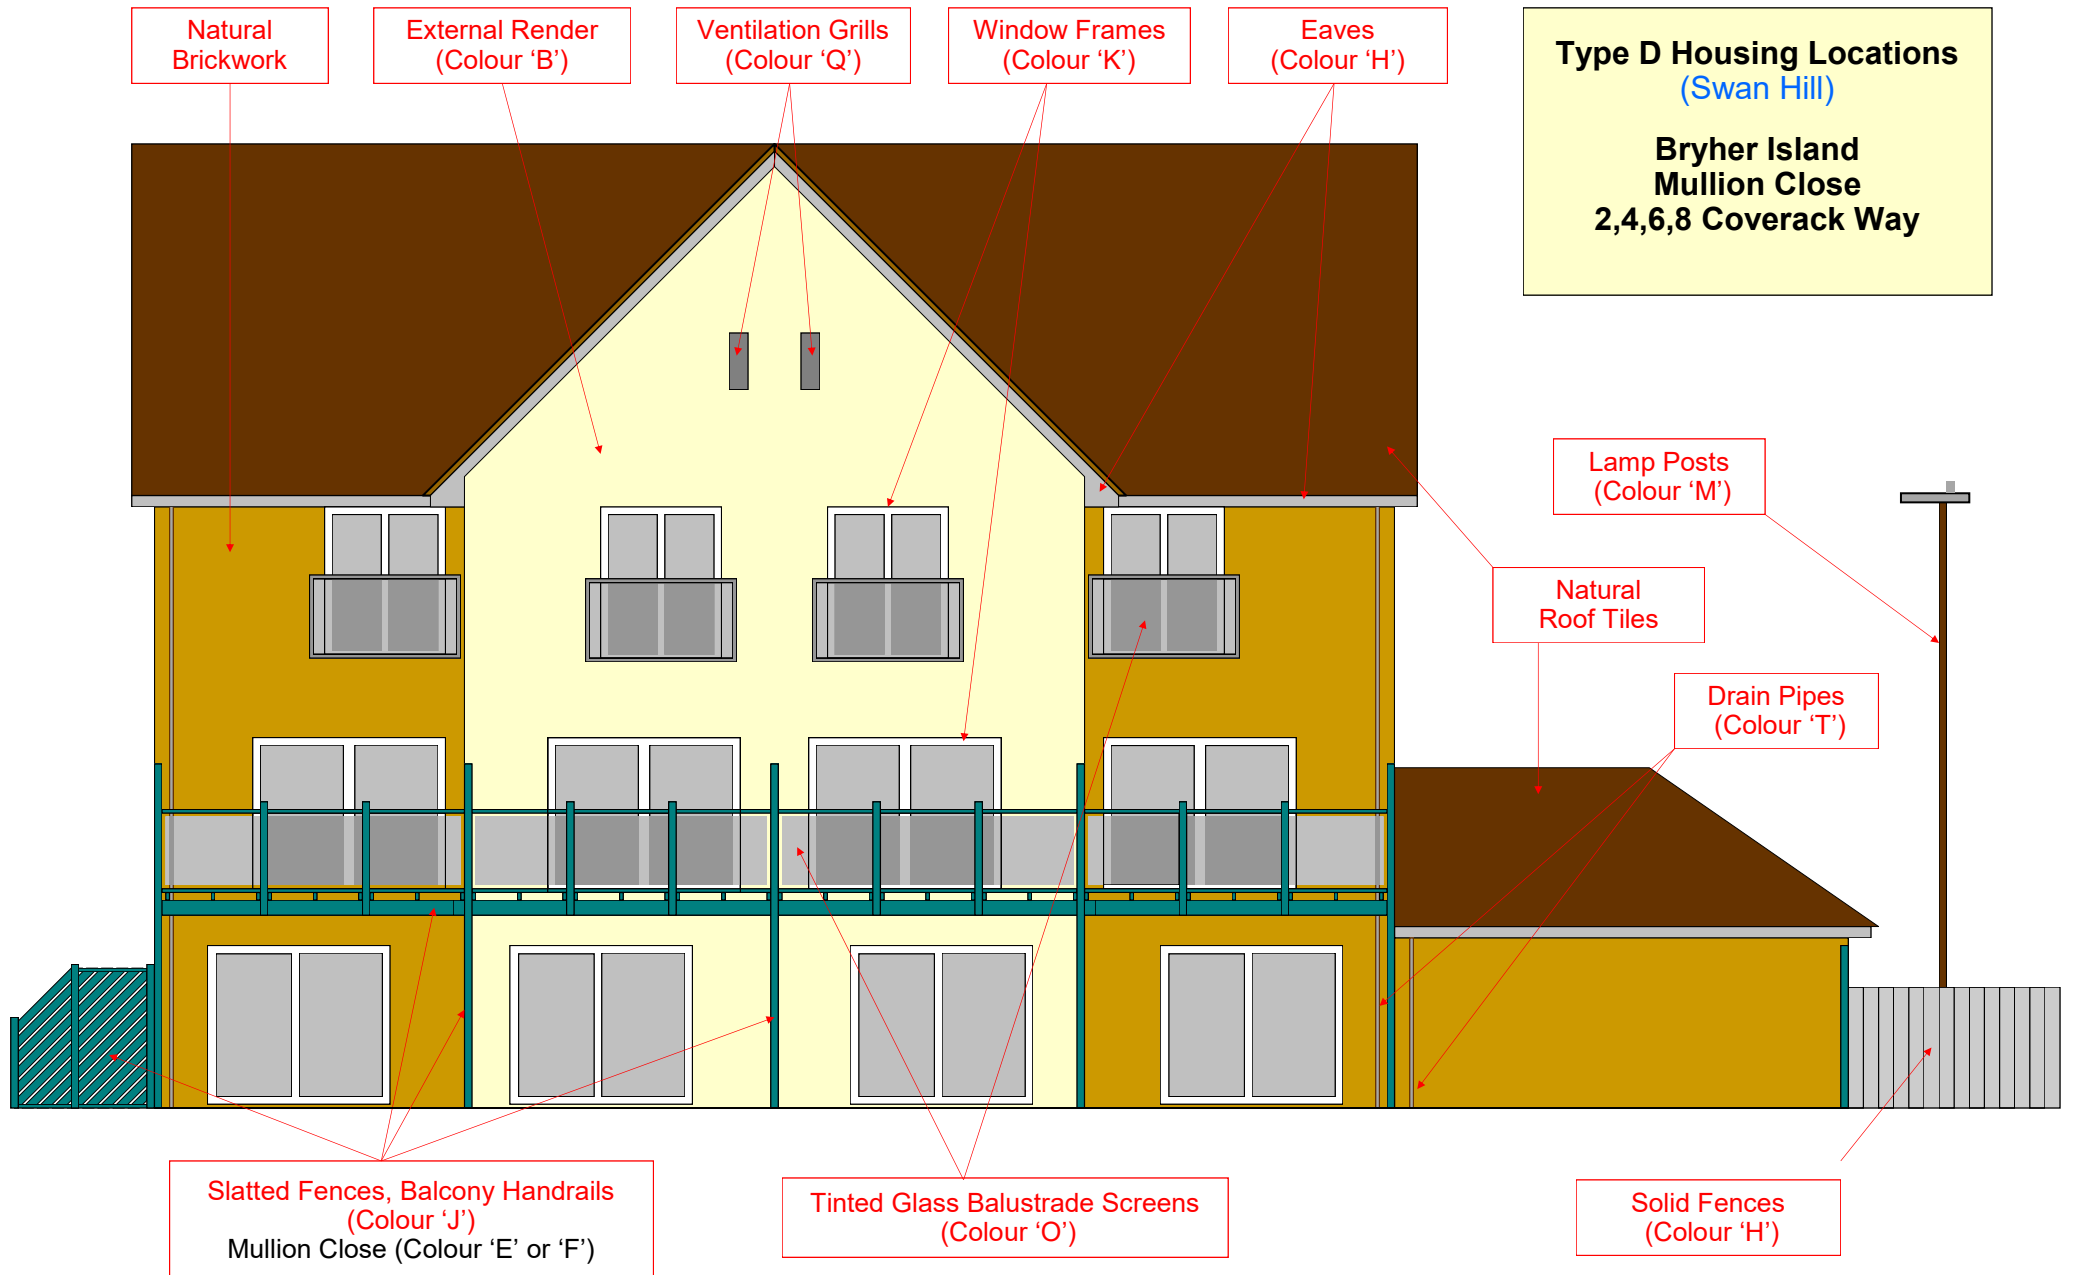

Port Solent **Type D** Housing - Paint Colour Guide - (Marina Side)

Type D Housing Locations
(Swan Hill)

Bryher Island
Mullion Close
2,4,6,8 Coverack Way