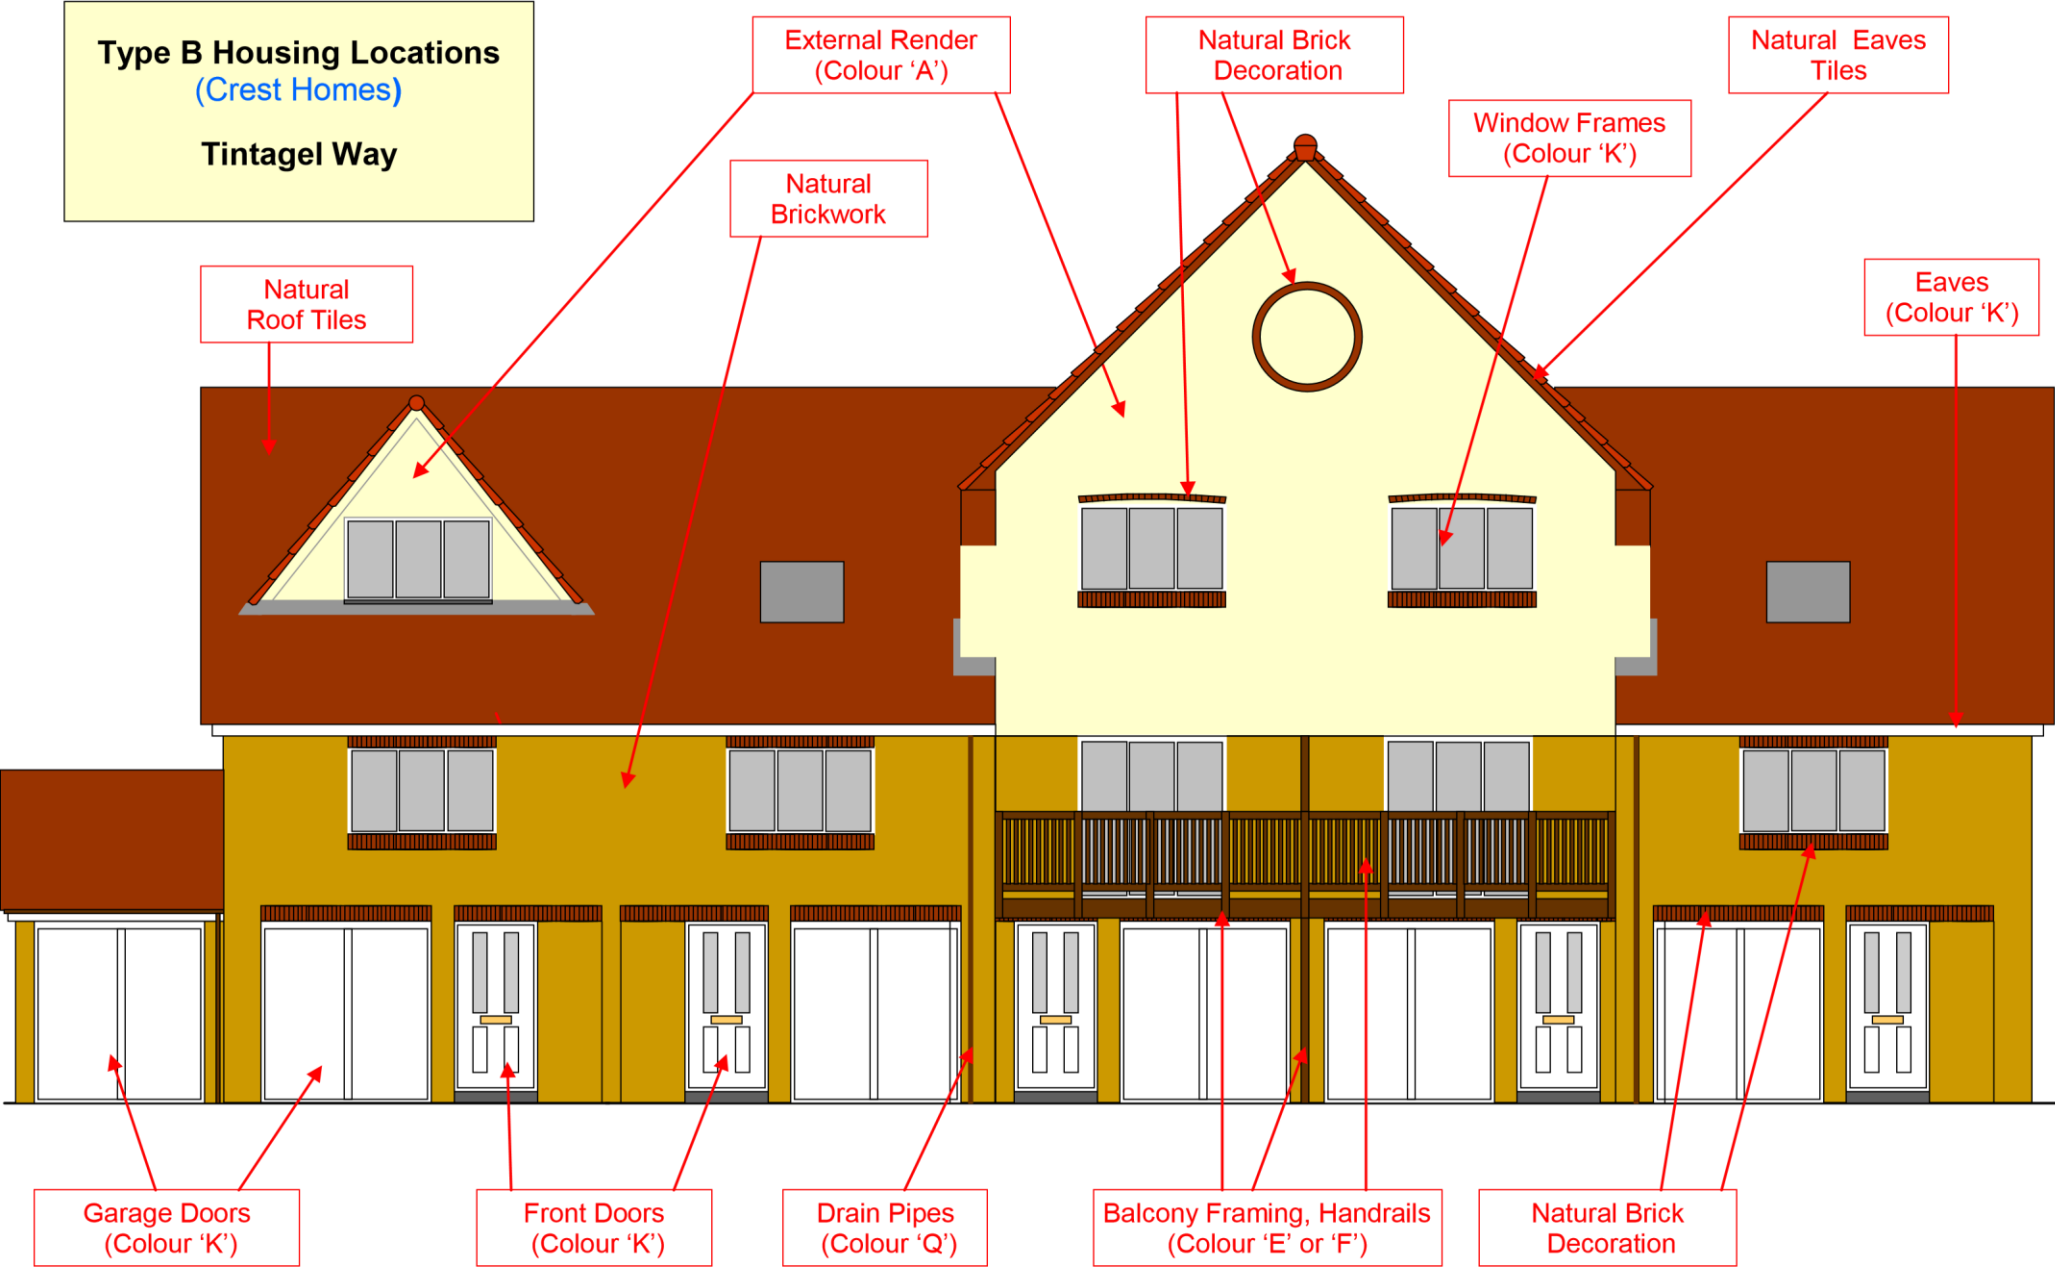

Port Solent **Type B** Housing - Paint Colour Guide - (Landside)

Type B Housing Locations
(Crest Homes)
Tintagel Way