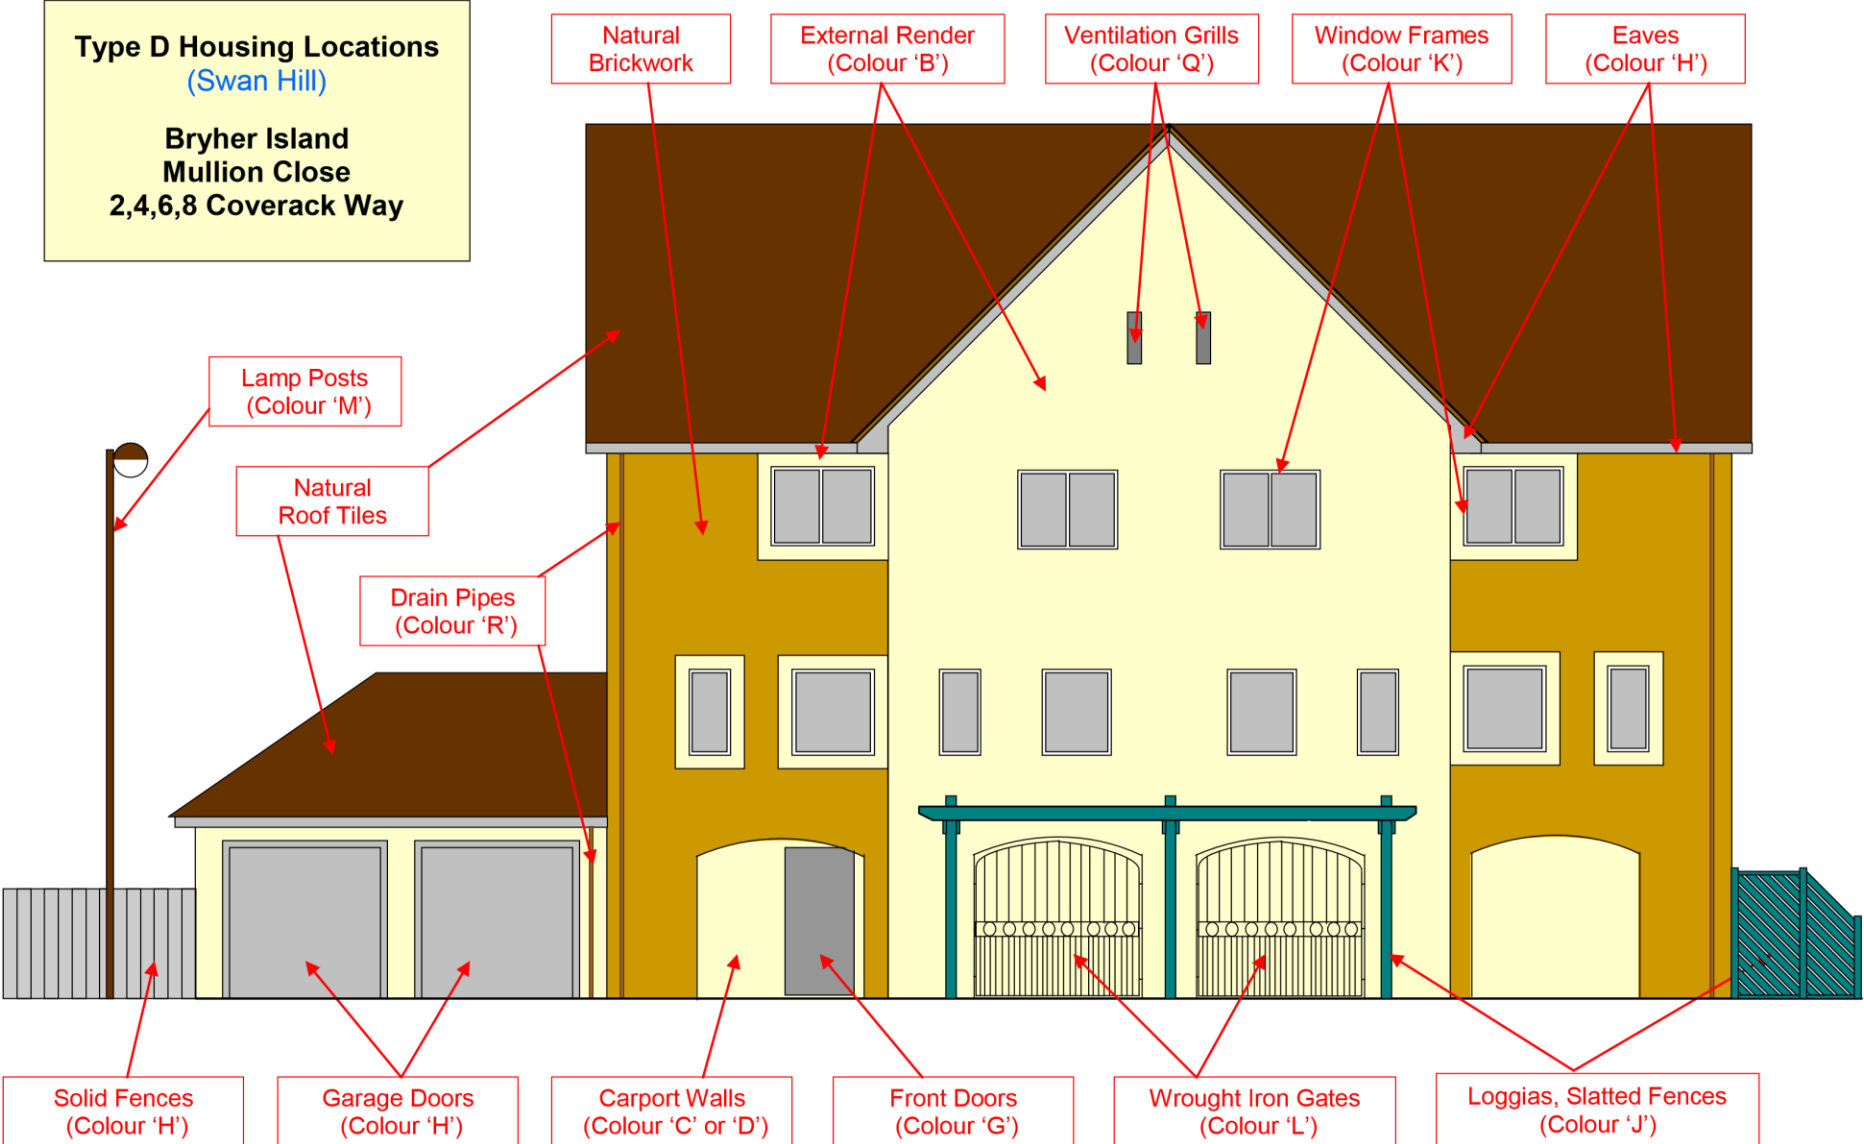

Type C Housing Locations
(Higgs and Hill Homes)
Coverack Way

Port Solent **Type C** Housing - Paint Colour Guide - (Marina Side)

Type C Housing Locations
(Higgs and Hill Homes)
Coverack Way

Port Solent Type D Housing - Paint Colour Guide - (Landside)