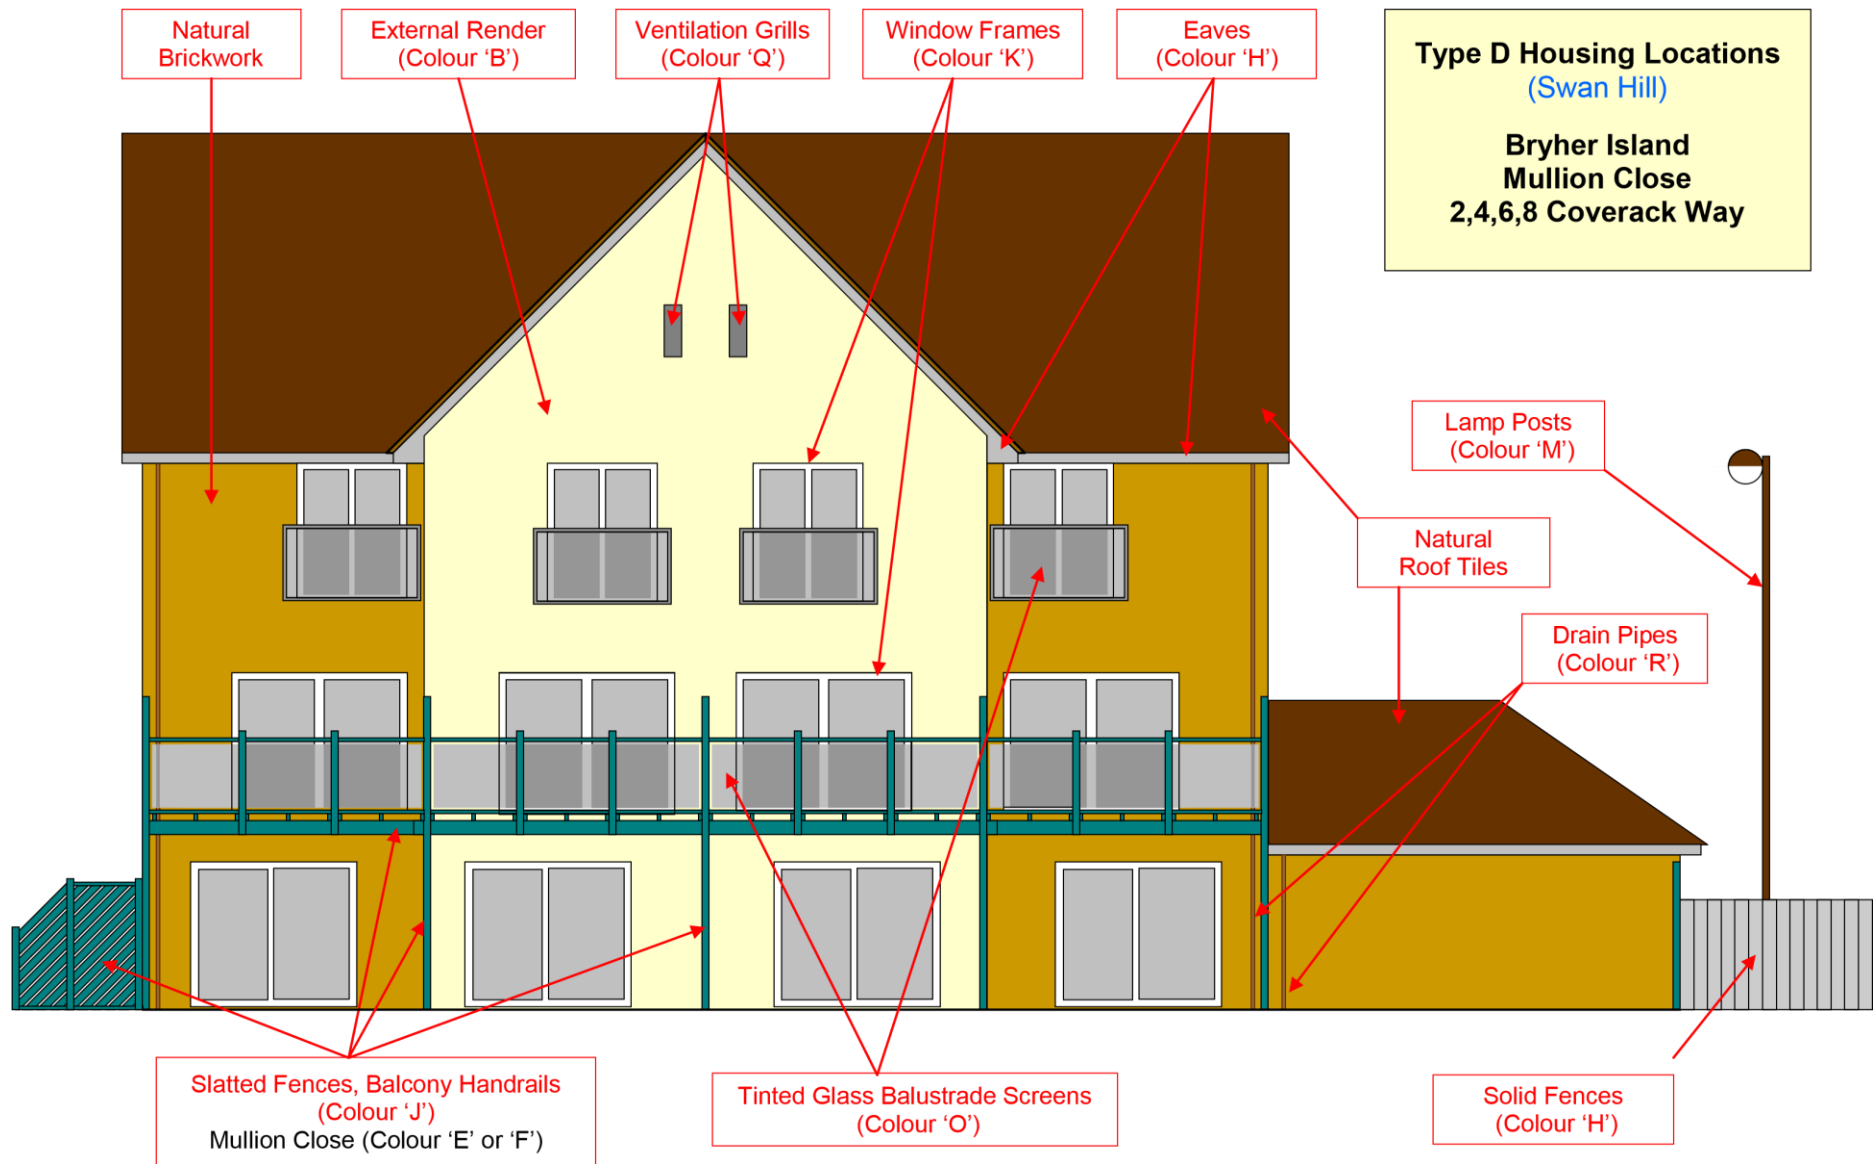

Port Solent **Type D** Housing - Paint Colour Guide - (Marina Side)