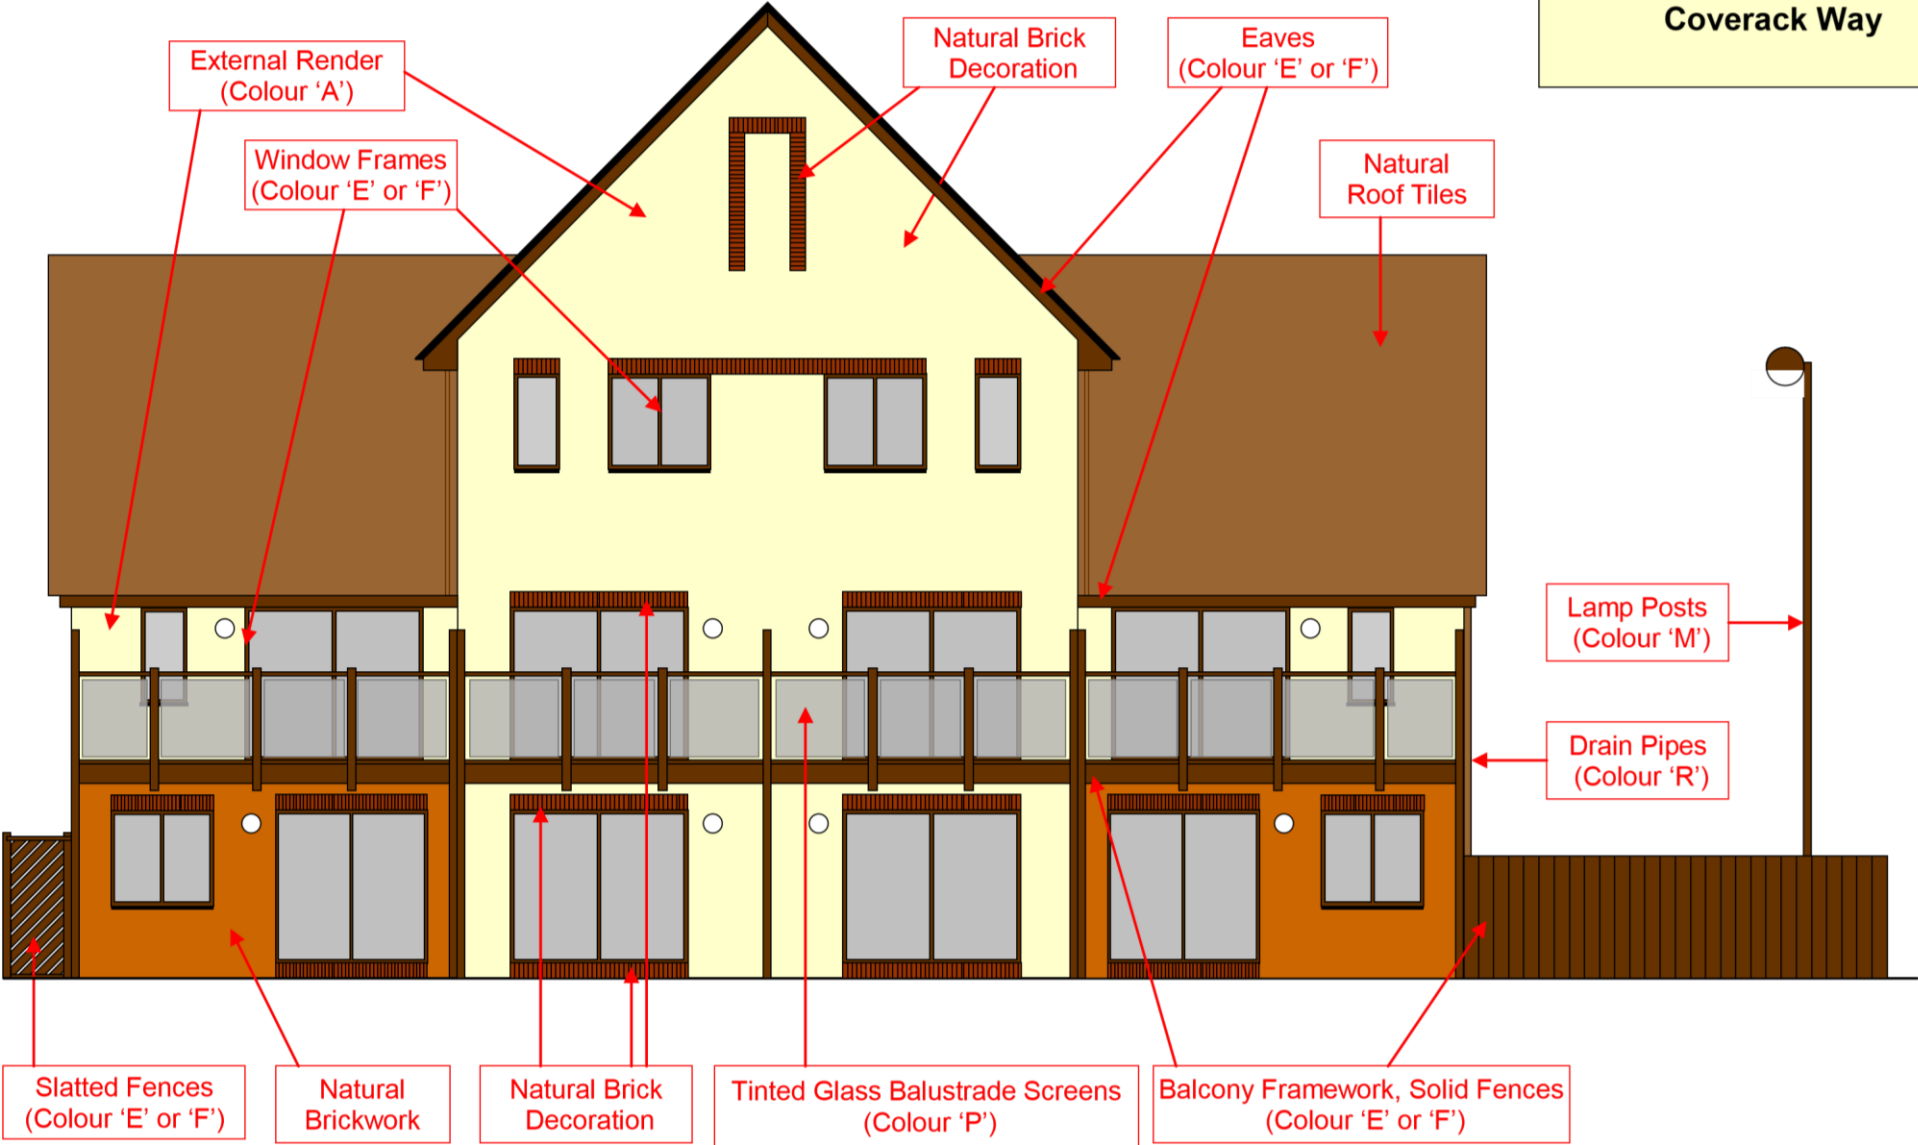

Port Solent **Type C** Housing - Paint Colour Guide - (Marina Side)

Type C Housing Locations
(Higgs and Hill Homes)
Coverack Way