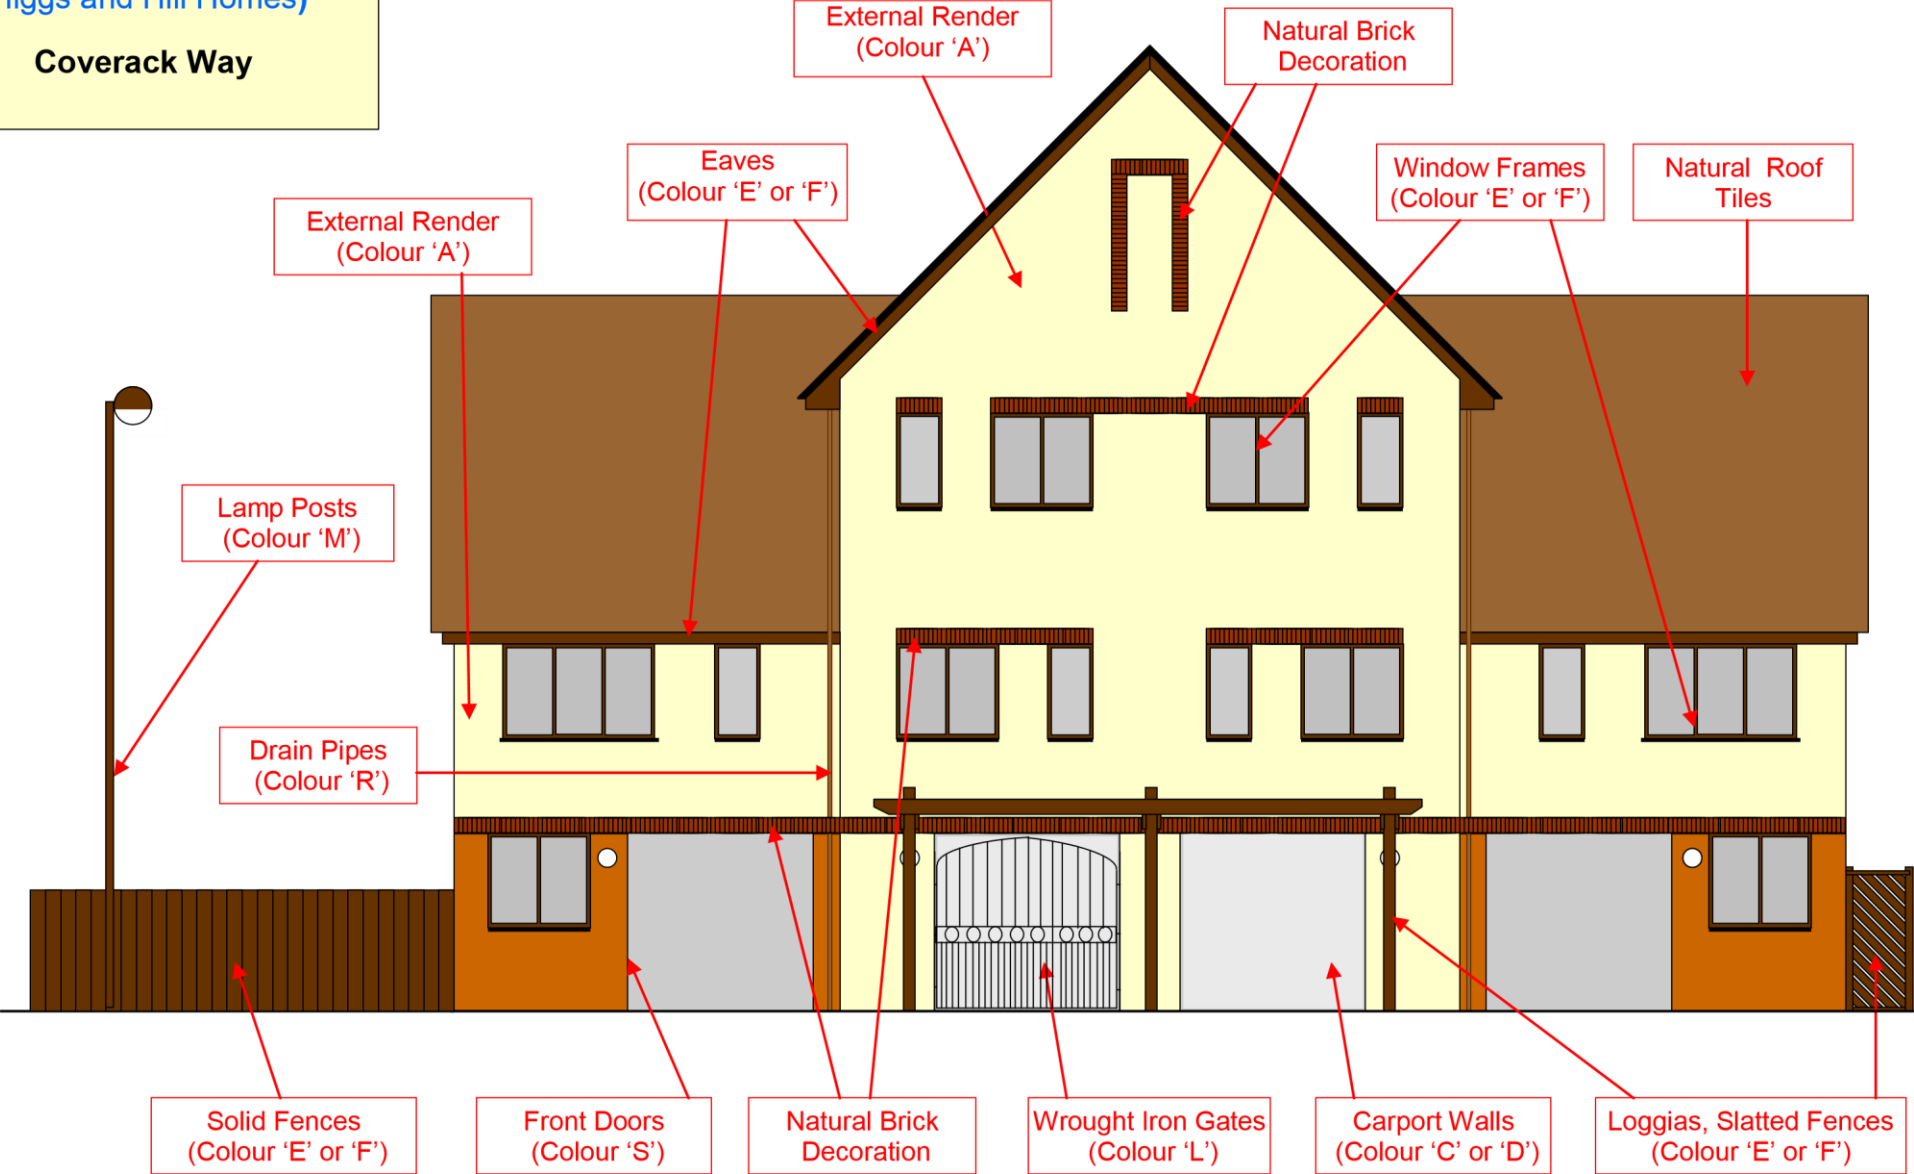

Port Solent **Type B** Housing - Paint Colour Guide - (Landside)

Type B Housing Locations
(Crest Homes)
Tintagel Way

Port Solent **Type B** Housing - Paint Colour Guide - (Marina Side)

Port Solent Type C Housing - Paint Colour Guide - (Landside)

Type C Housing Locations
(Higgs and Hill Homes)
Coverack Way

Port Solent **Type C** Housing - Paint Colour Guide - (Marina Side)

Type C Housing Locations
(Higgs and Hill Homes)
Coverack Way

Port Solent Type D Housing - Paint Colour Guide - (Landside)