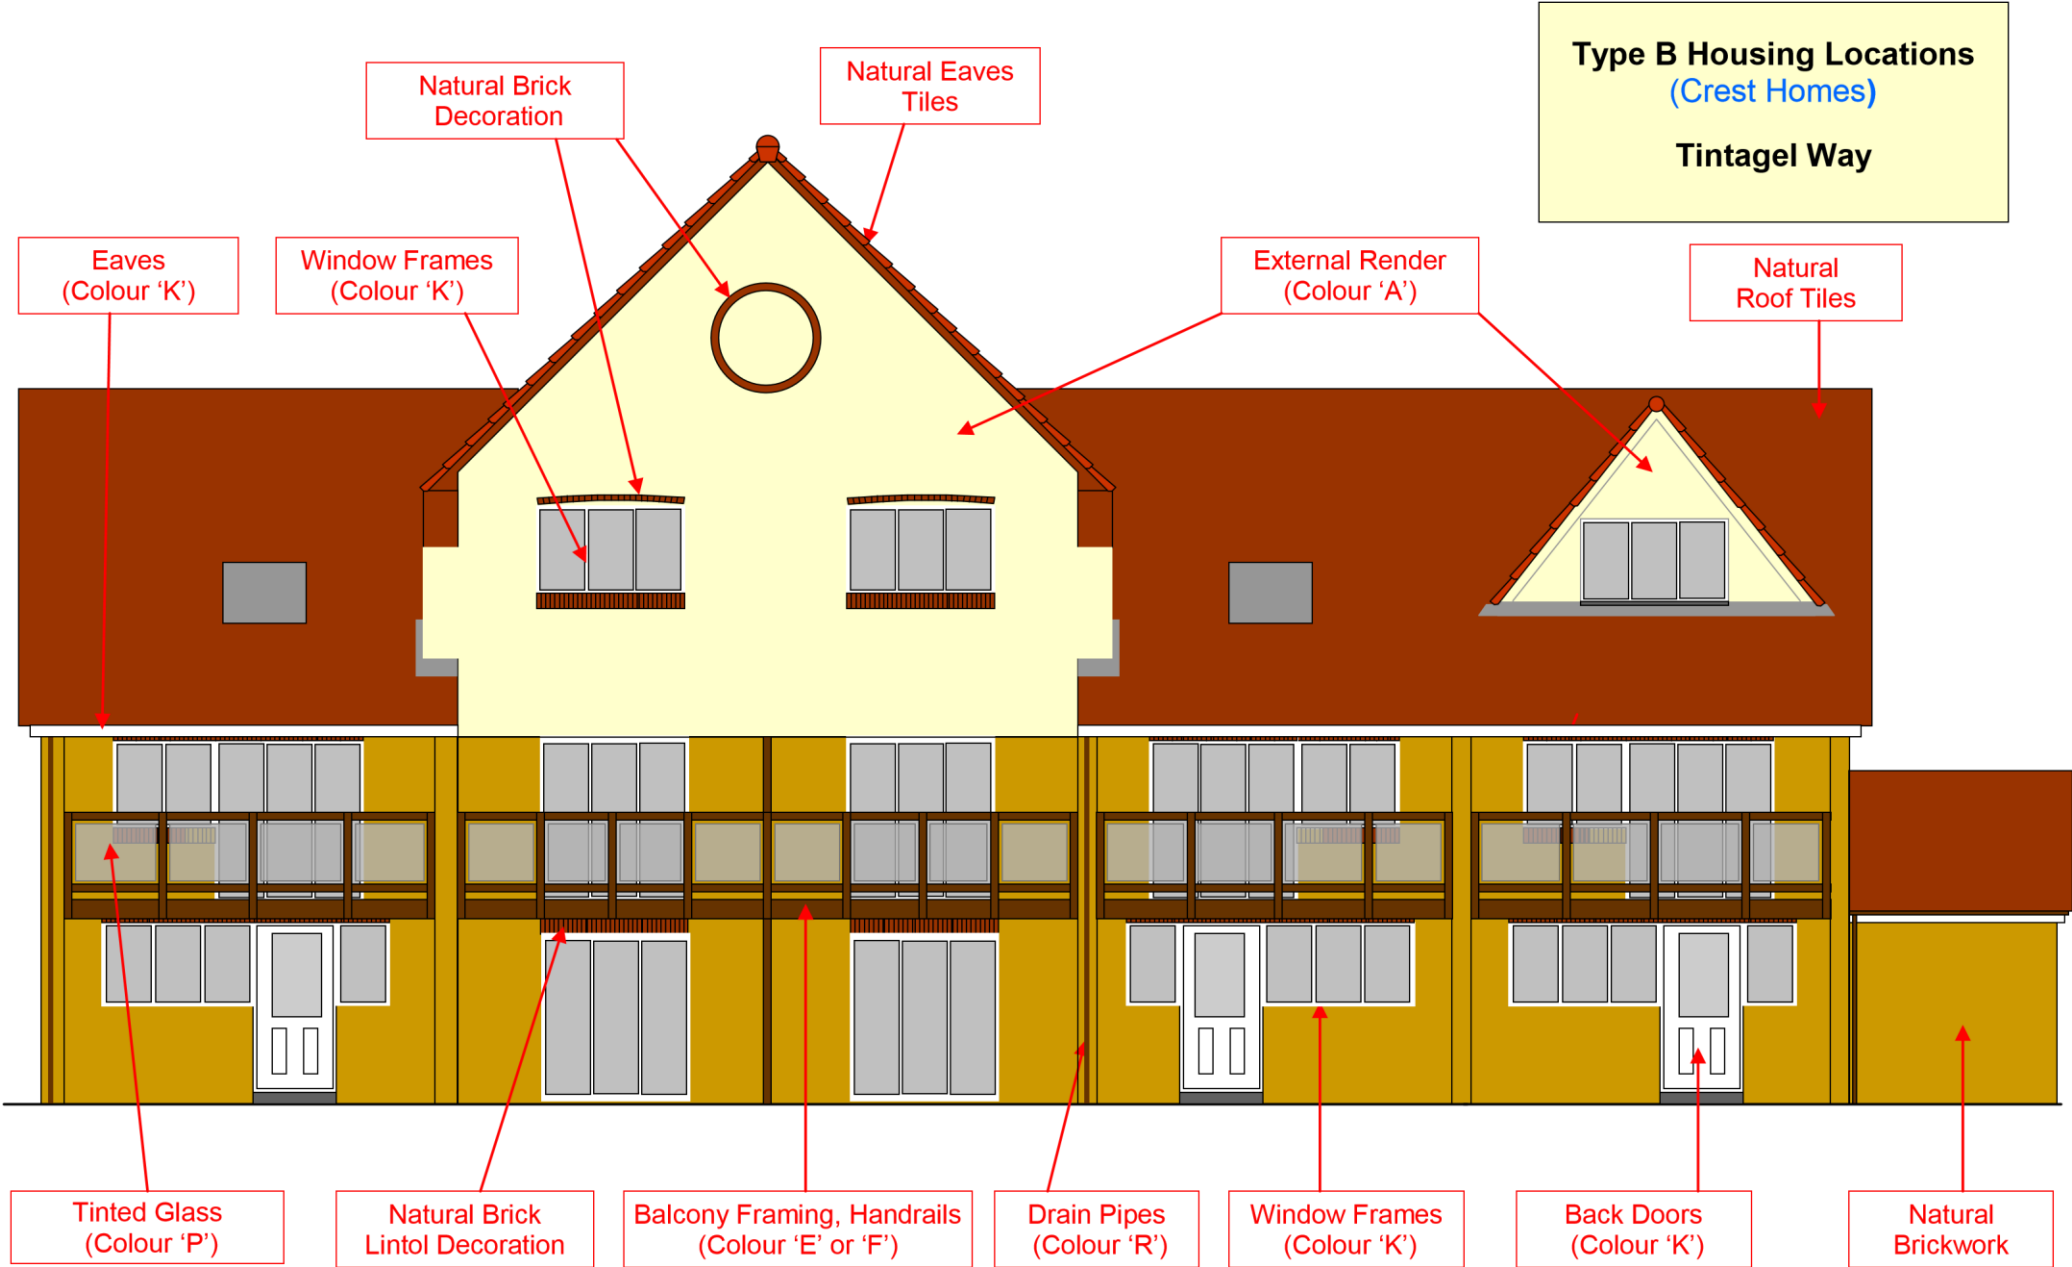

Port Solent **Type B** Housing - Paint Colour Guide - (Marina Side)