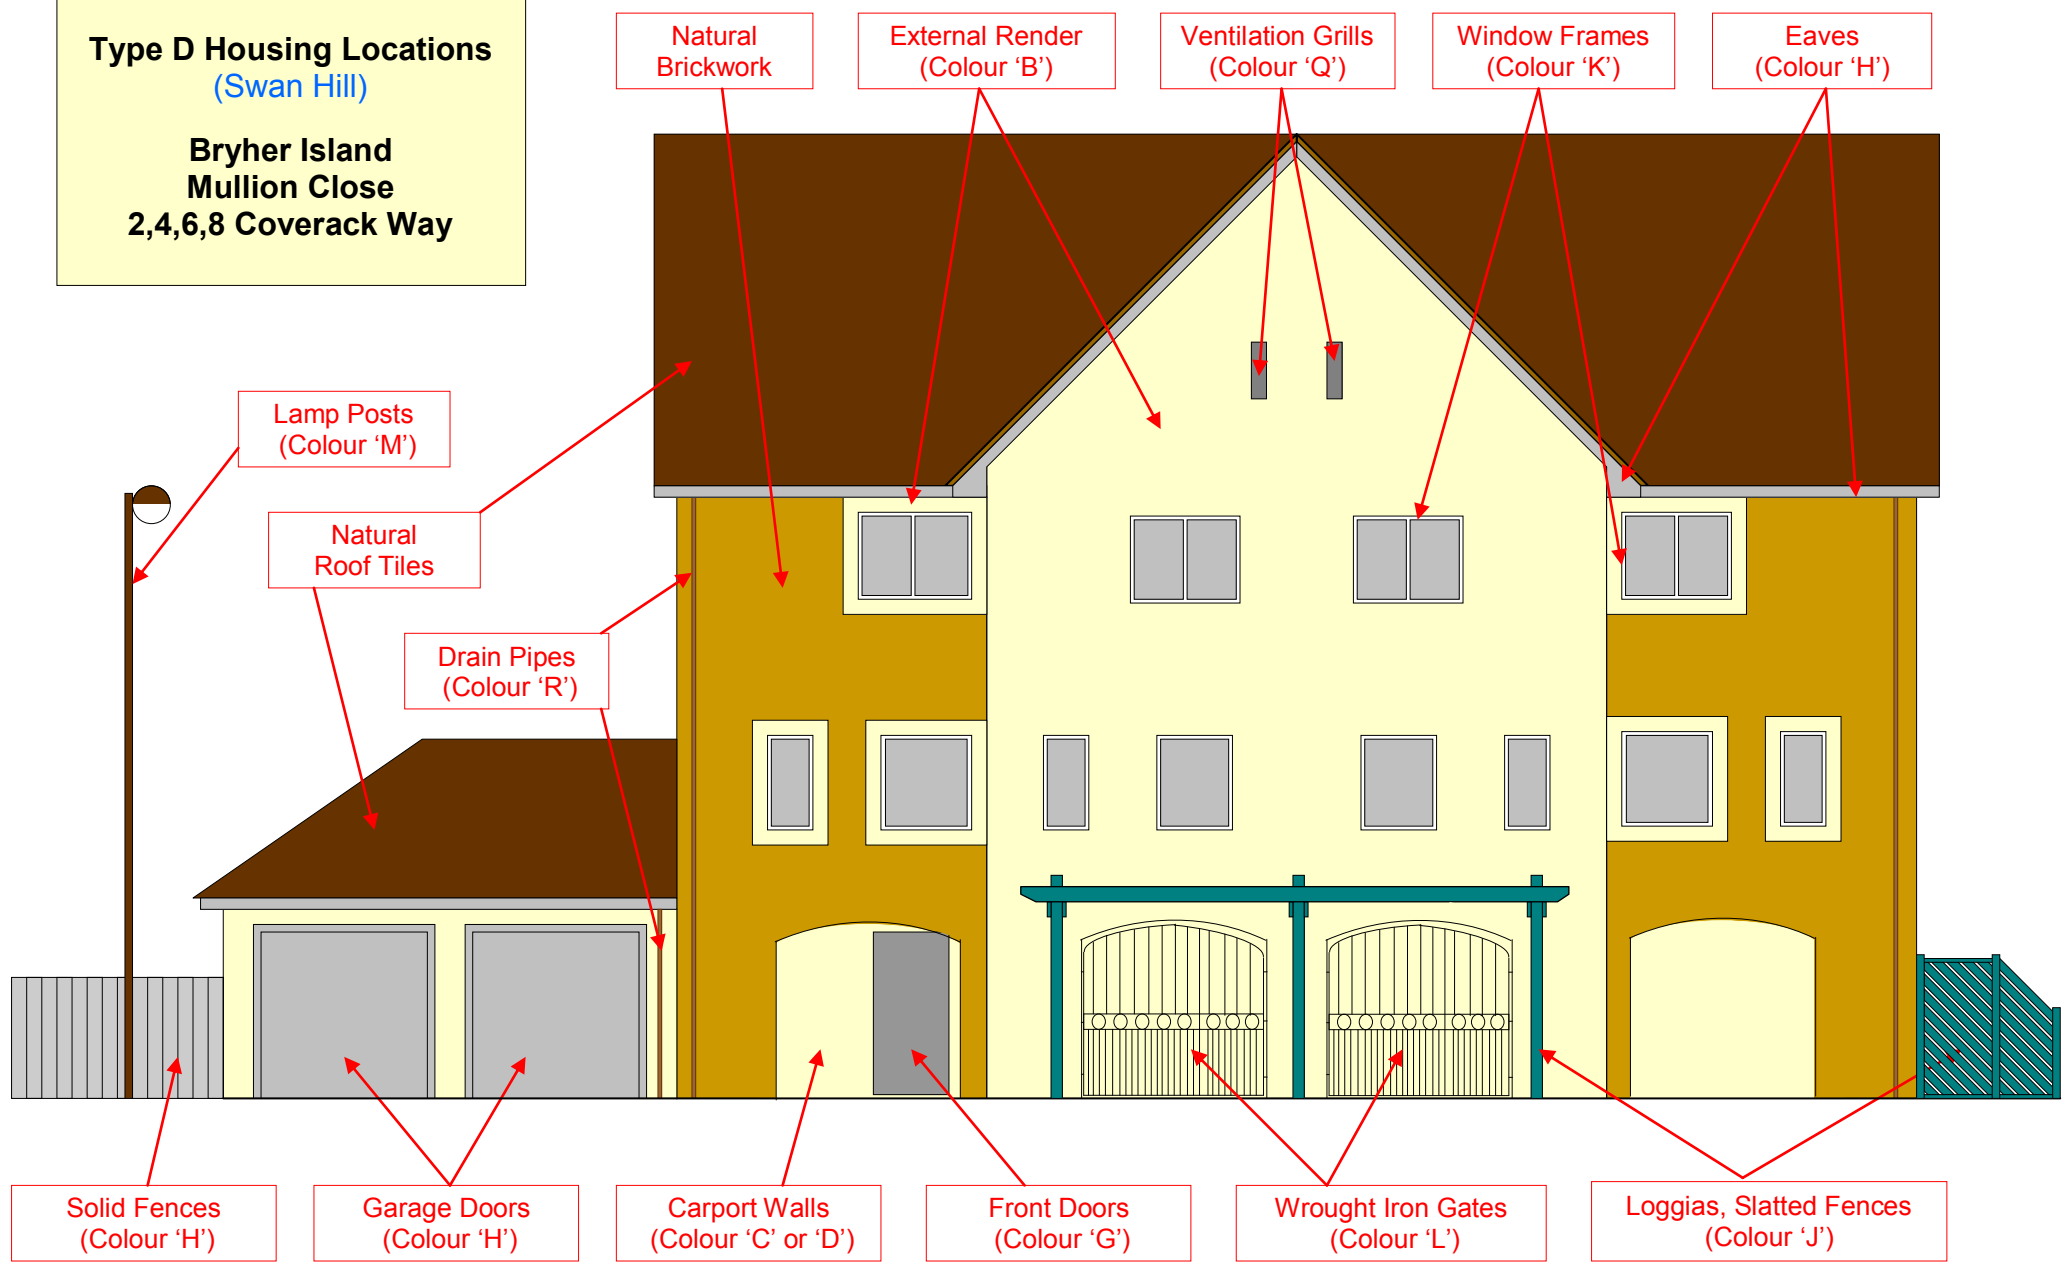

Port Solent **Type D** Housing - Paint Colour Guide - (Landside)

Type D Housing Locations
(Swan Hill)

Bryher Island
Mullion Close
2,4,6,8 Coverack Way