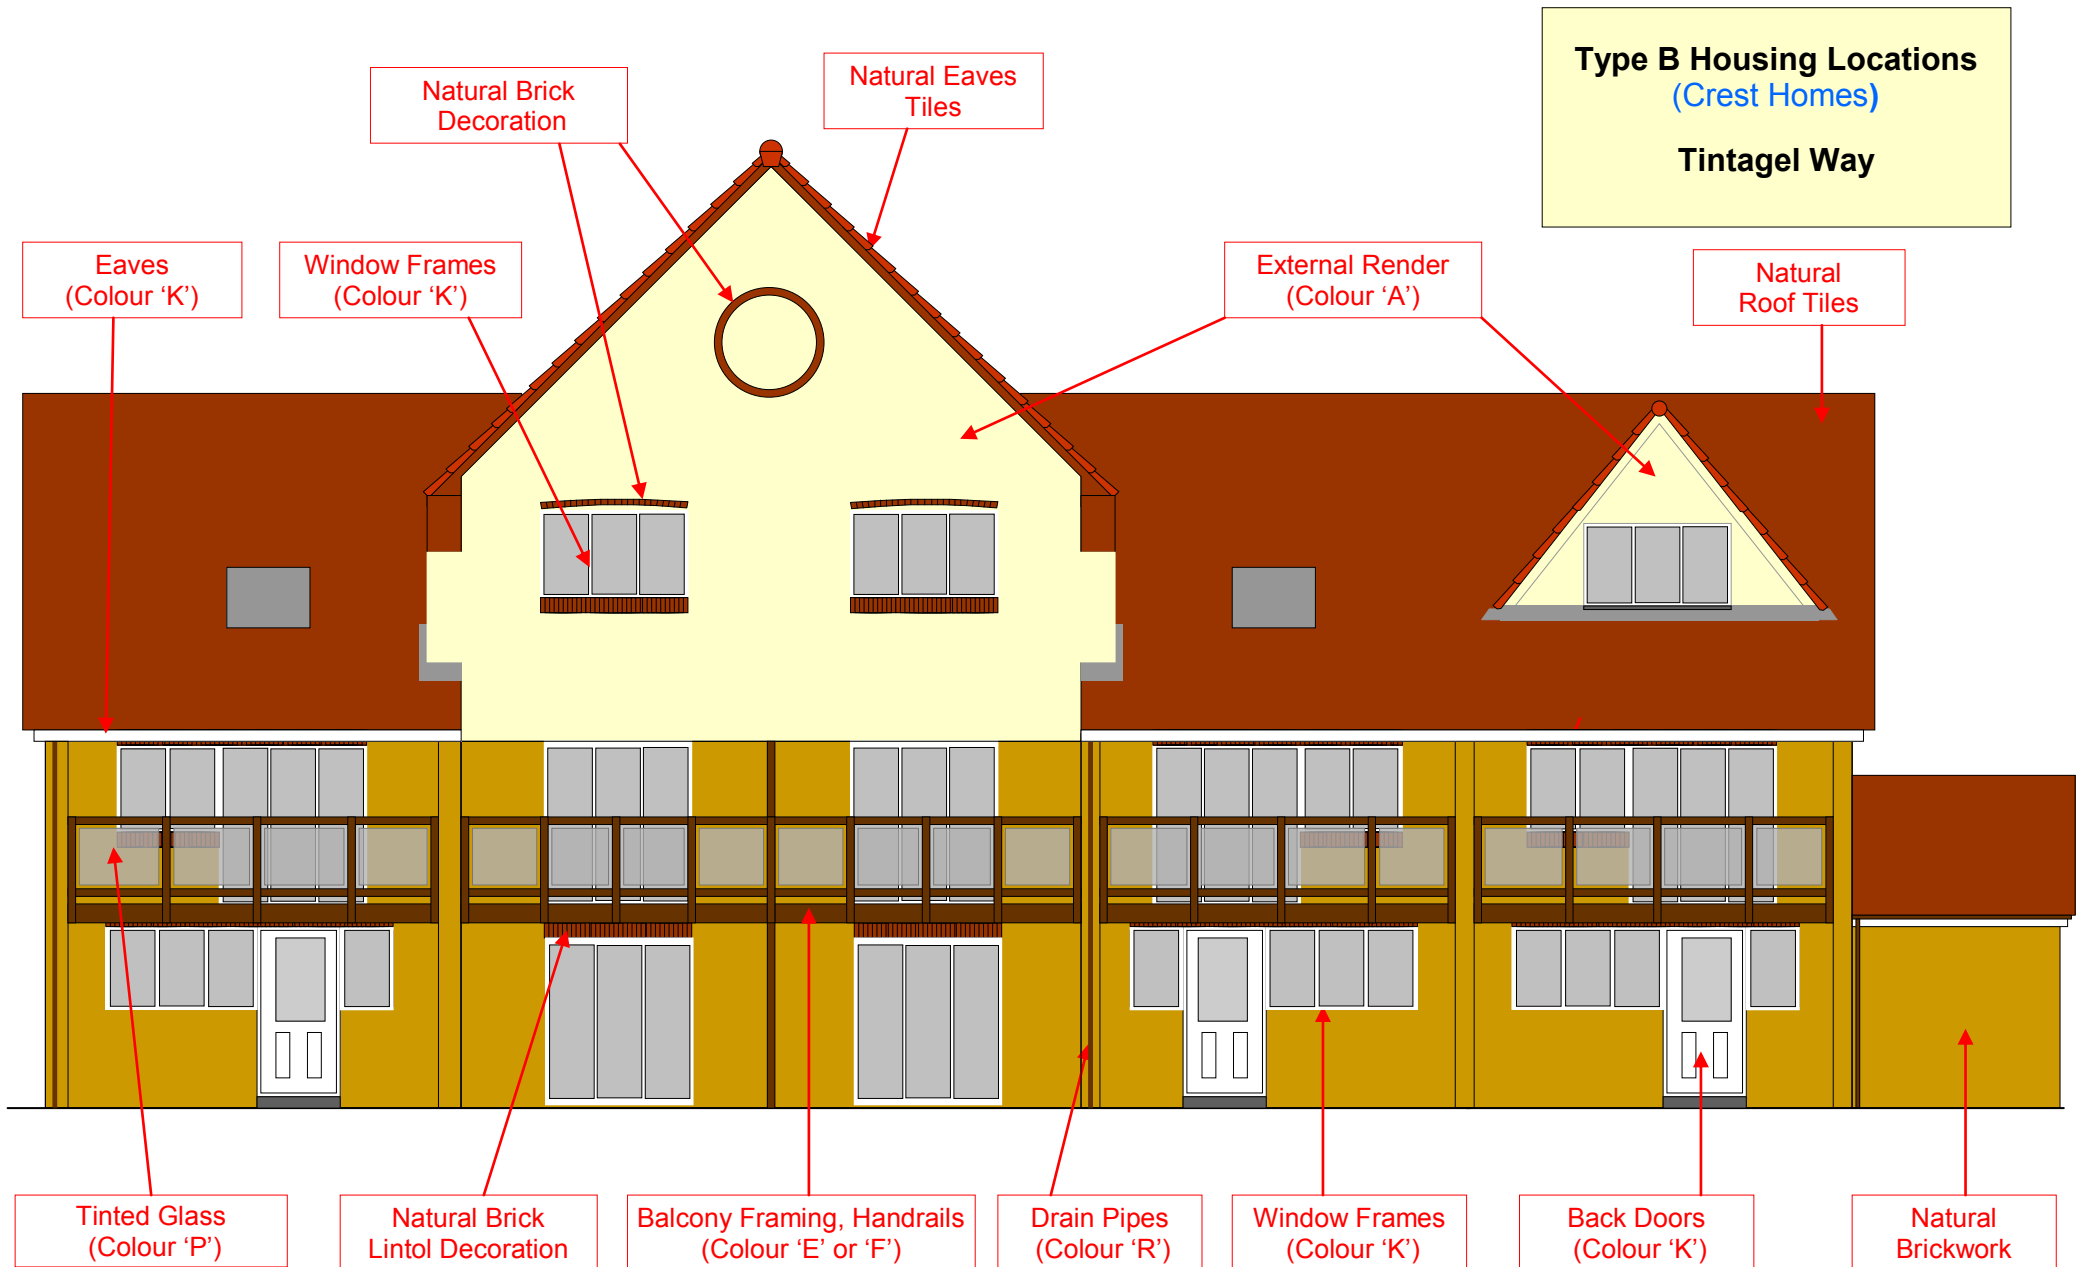

Port Solent **Type A** Housing - Paint Colour Guide - (Marina Side)

Port Solent **Type B** Housing - Paint Colour Guide - (Landside)

Type B Housing Locations
(Crest Homes)
Tintagel Way

Port Solent **Type B** Housing - Paint Colour Guide - (Marina Side)

Port Solent **Type C** Housing - Paint Colour Guide - (Landside)

Type C Housing Locations
(Higgs and Hill Homes)

Coverack Way

Port Solent **Type C** Housing - Paint Colour Guide - (Marina Side)

Type C Housing Locations
(Higgs and Hill Homes)
Coverack Way