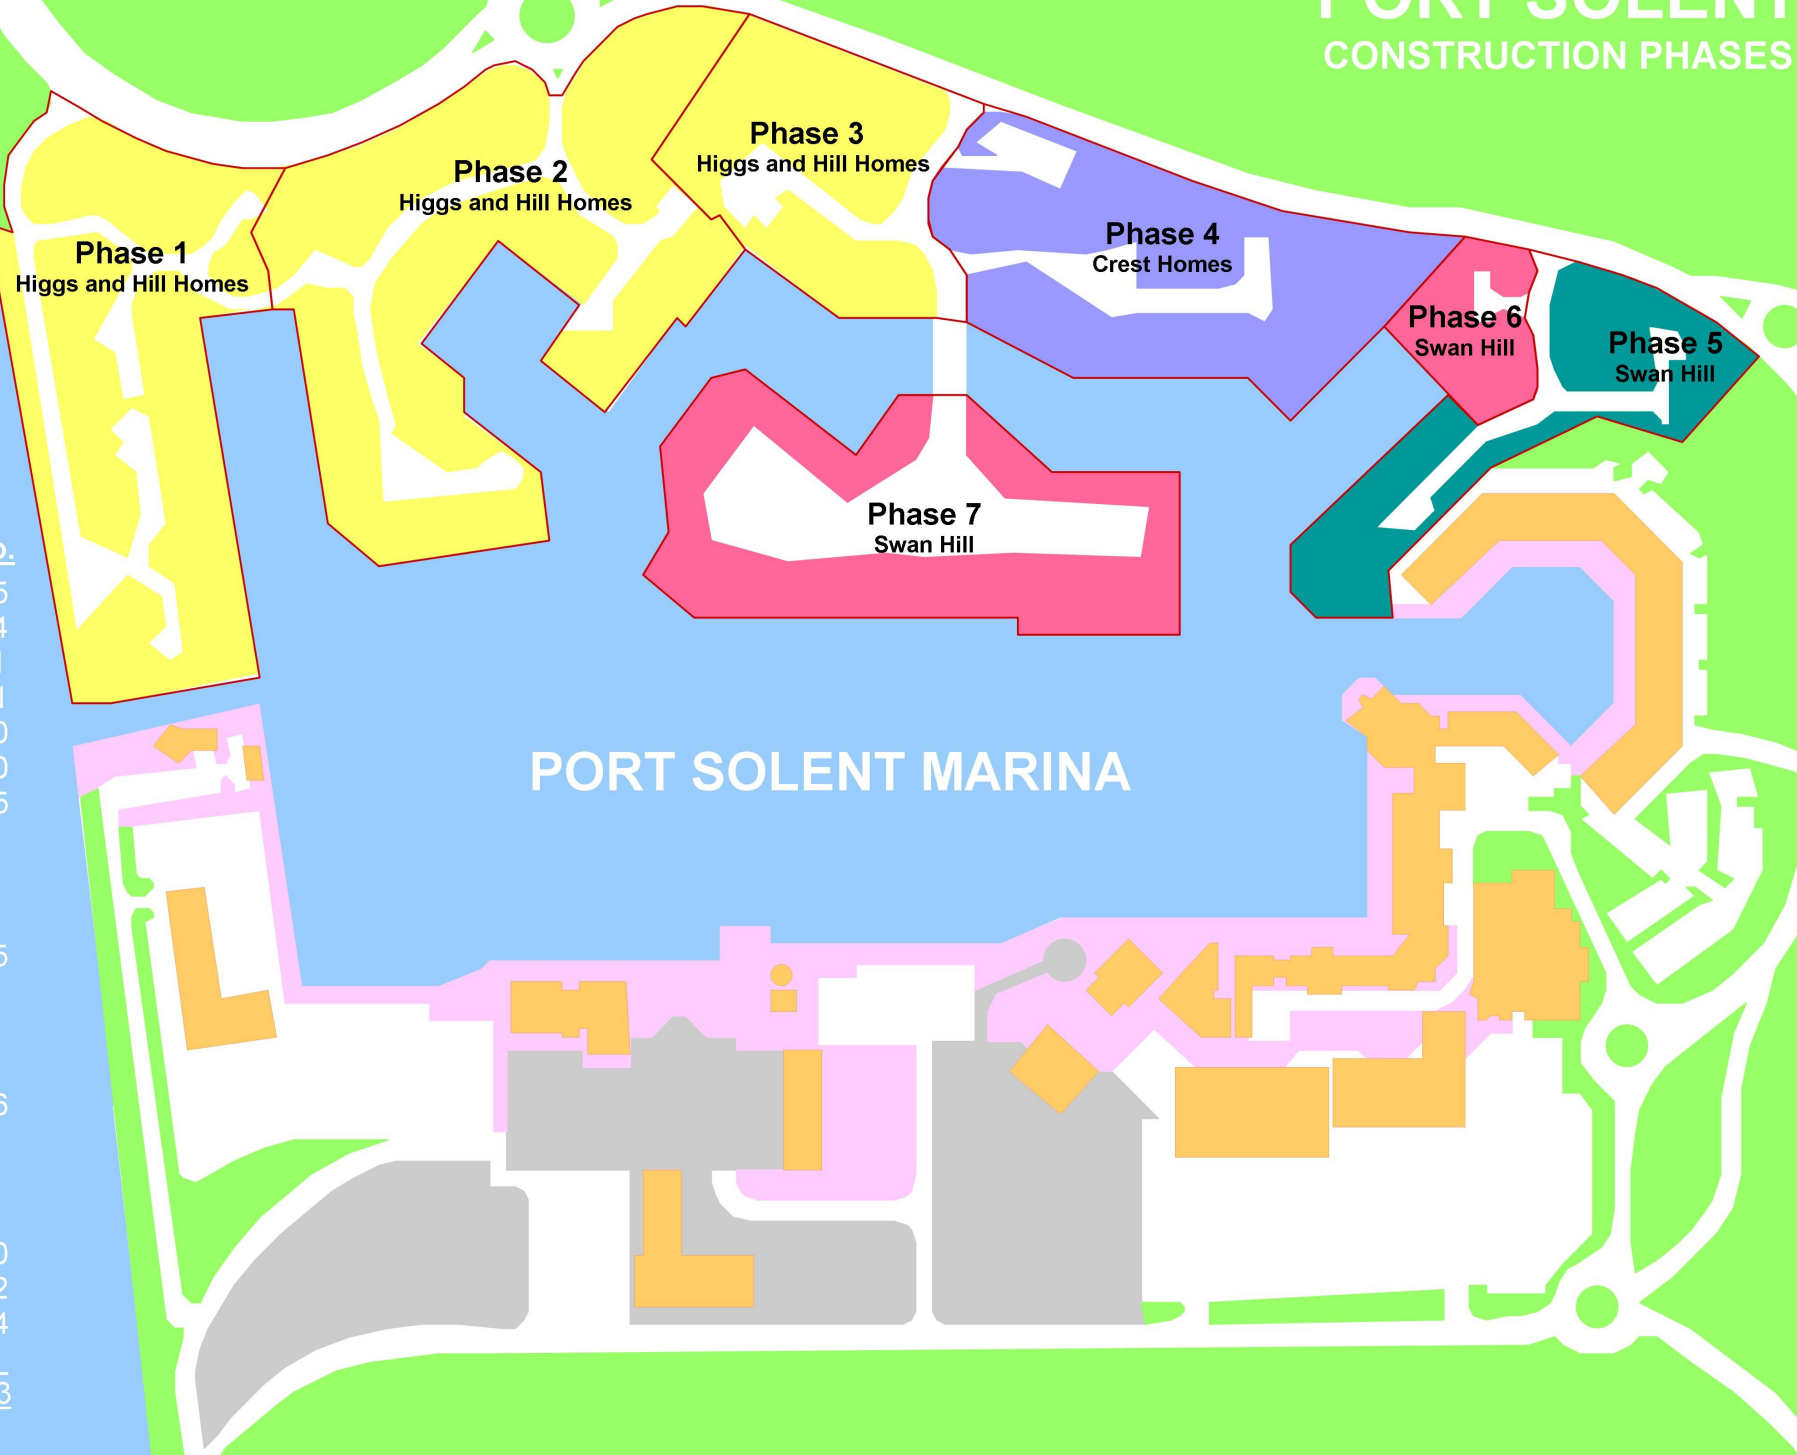

PORT SOLENT CONSTRUCTION PHASES

HOUSING TYPES

Type A	
	No.
Sennen Place	35
Carne Place	34
Kelsey Head	11
Newlyn Way	71
Carbis Close	30
Cadgwith Place	30
Hollywell Drive	5
Type B	
Tintagel Way	65
Type C	
Coverack Way	36
Type D	
Bryher Island	90
Mullion Close	12
Coverack Way	4
Total Units	423