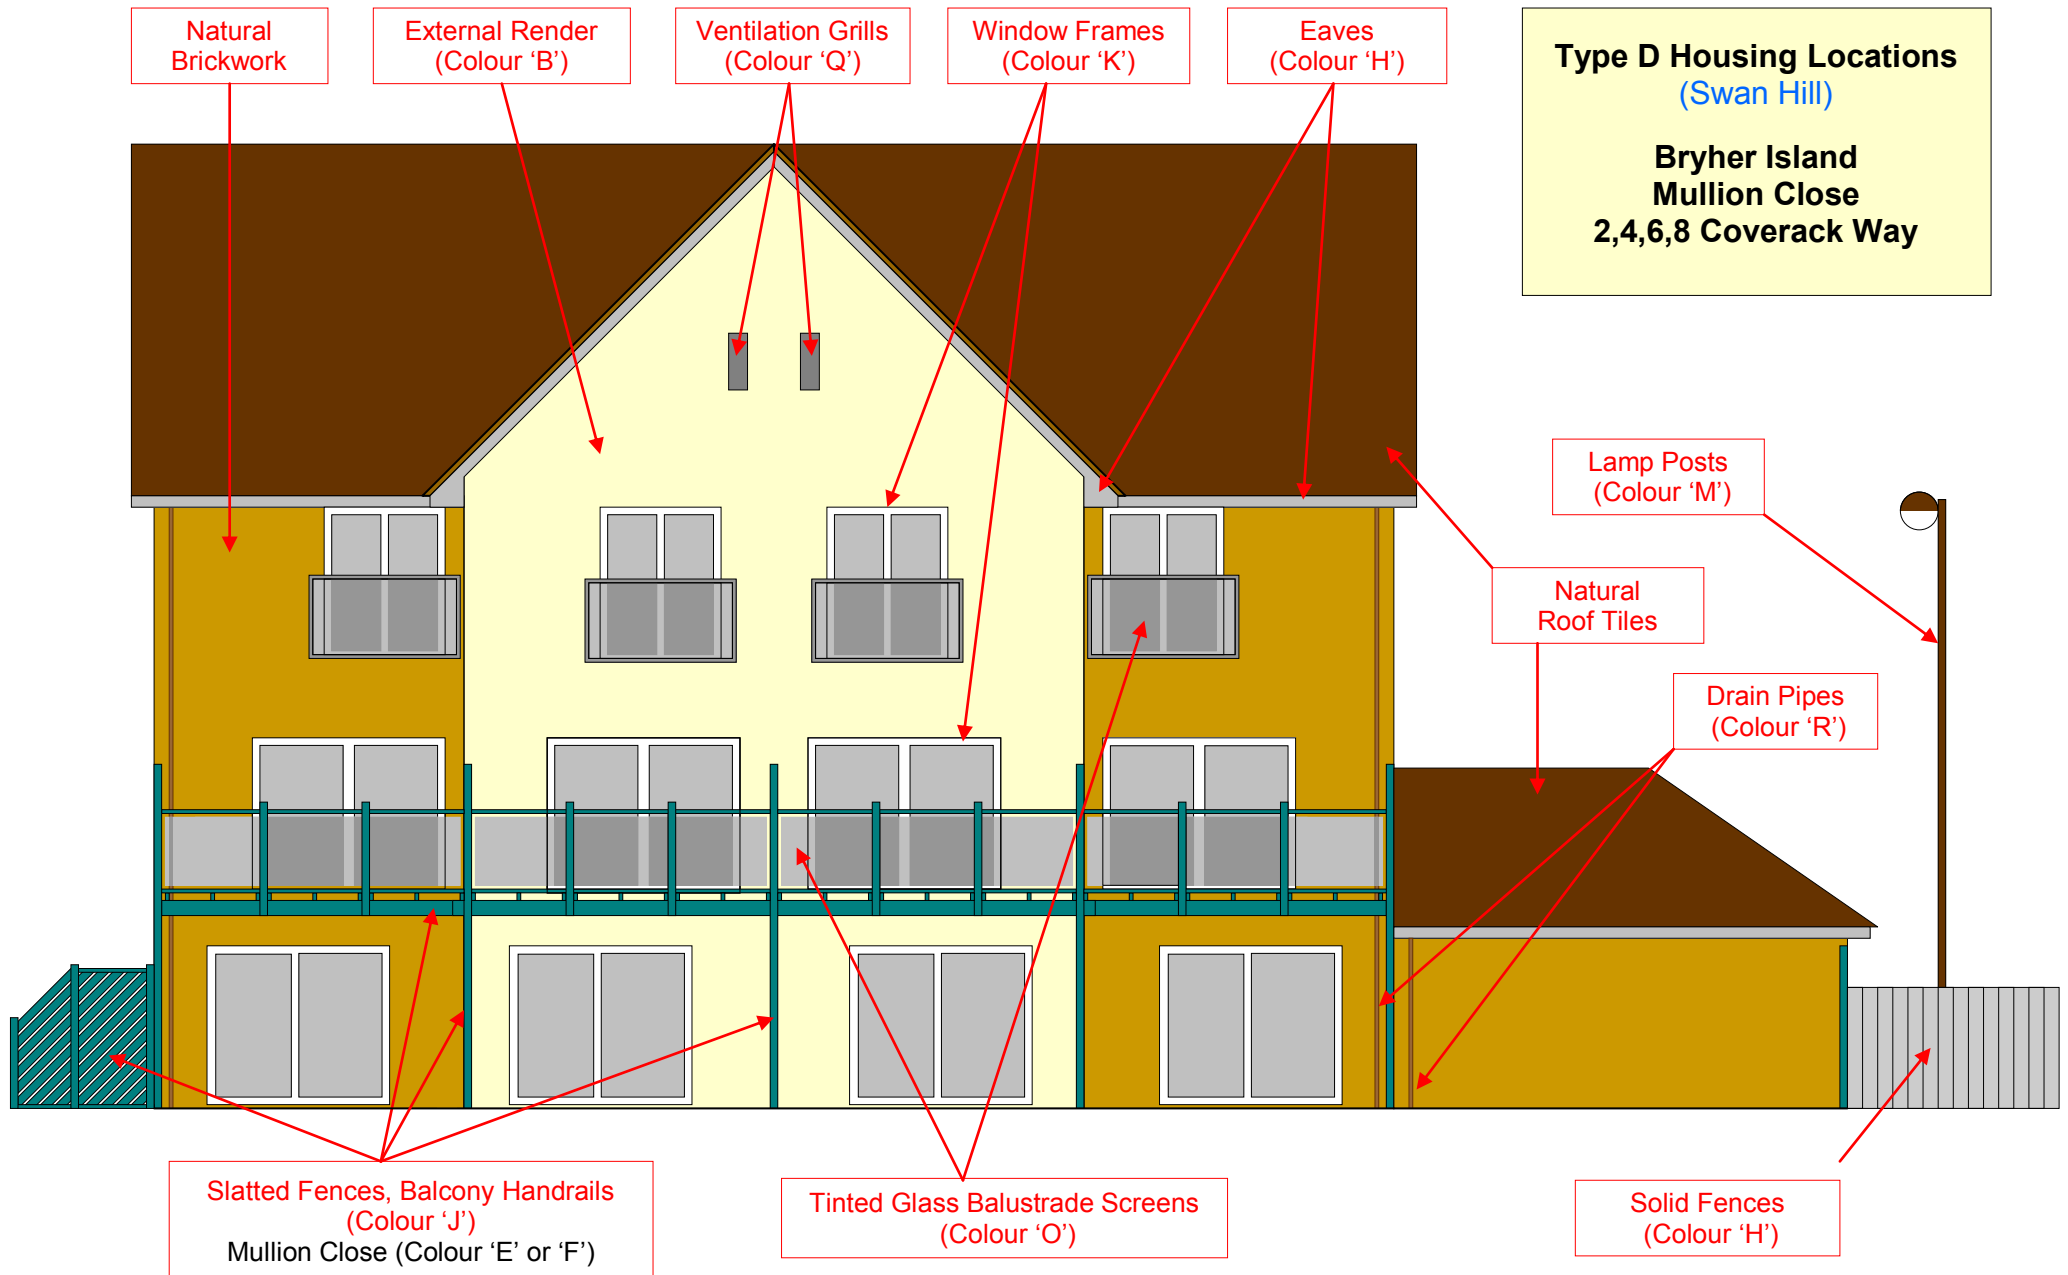

Port Solent **Type D** Housing - Paint Colour Guide - (Marina Side)