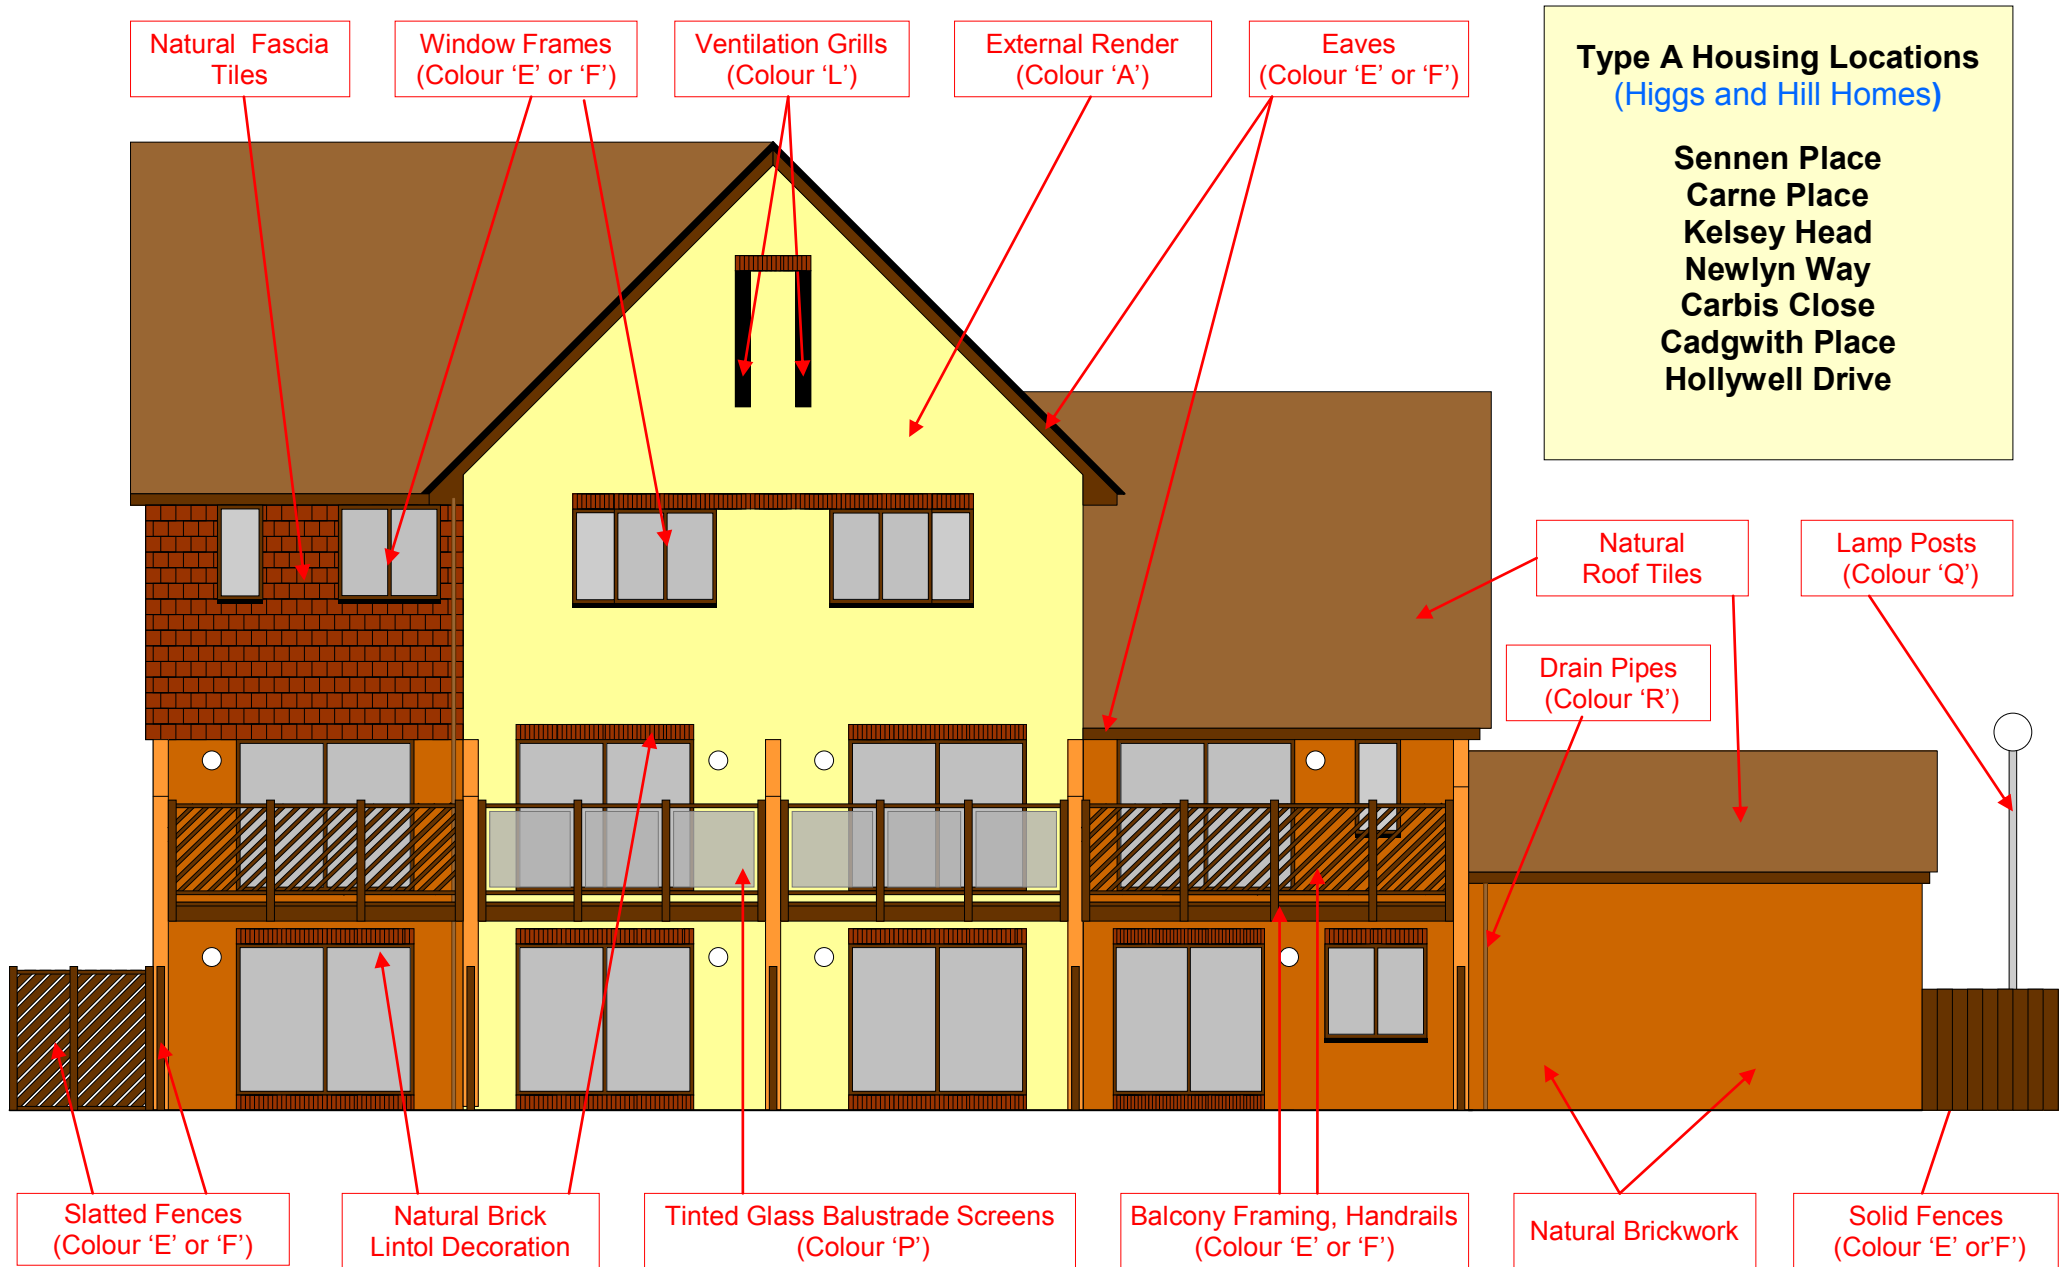

Port Solent **Type A** Housing - Paint Colour Guide - (Marina Side)