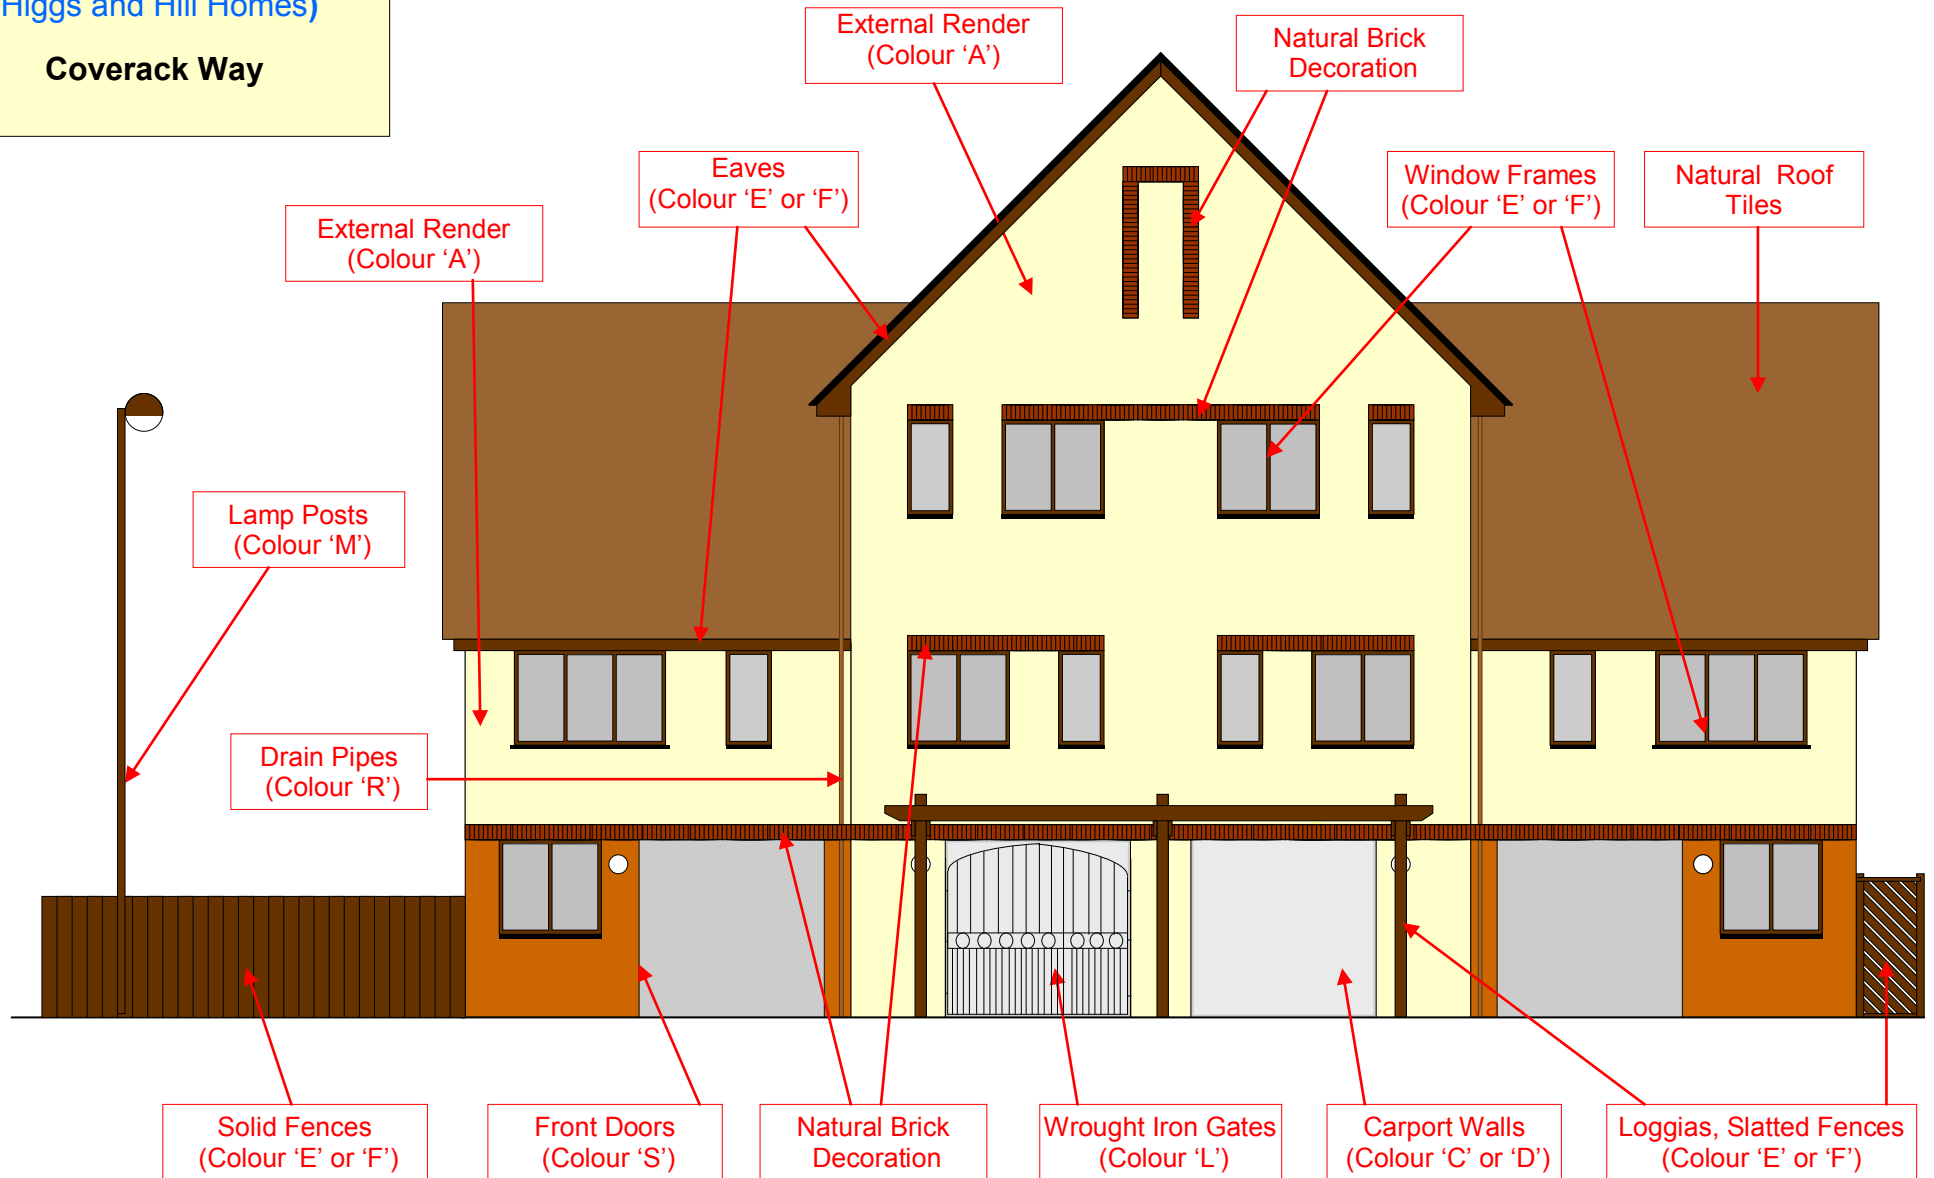

Port Solent **Type A** Housing - Paint Colour Guide - (Marina Side)

Port Solent **Type B** Housing - Paint Colour Guide - (Landside)

Type B Housing Locations
(Crest Homes)
Tintagel Way

Port Solent **Type B** Housing - Paint Colour Guide - (Marina Side)

Port Solent **Type C** Housing - Paint Colour Guide - (Landside)

Type C Housing Locations
(Higgs and Hill Homes)

Coverack Way

Port Solent **Type C** Housing - Paint Colour Guide - (Marina Side)

Type C Housing Locations
(Higgs and Hill Homes)
Coverack Way