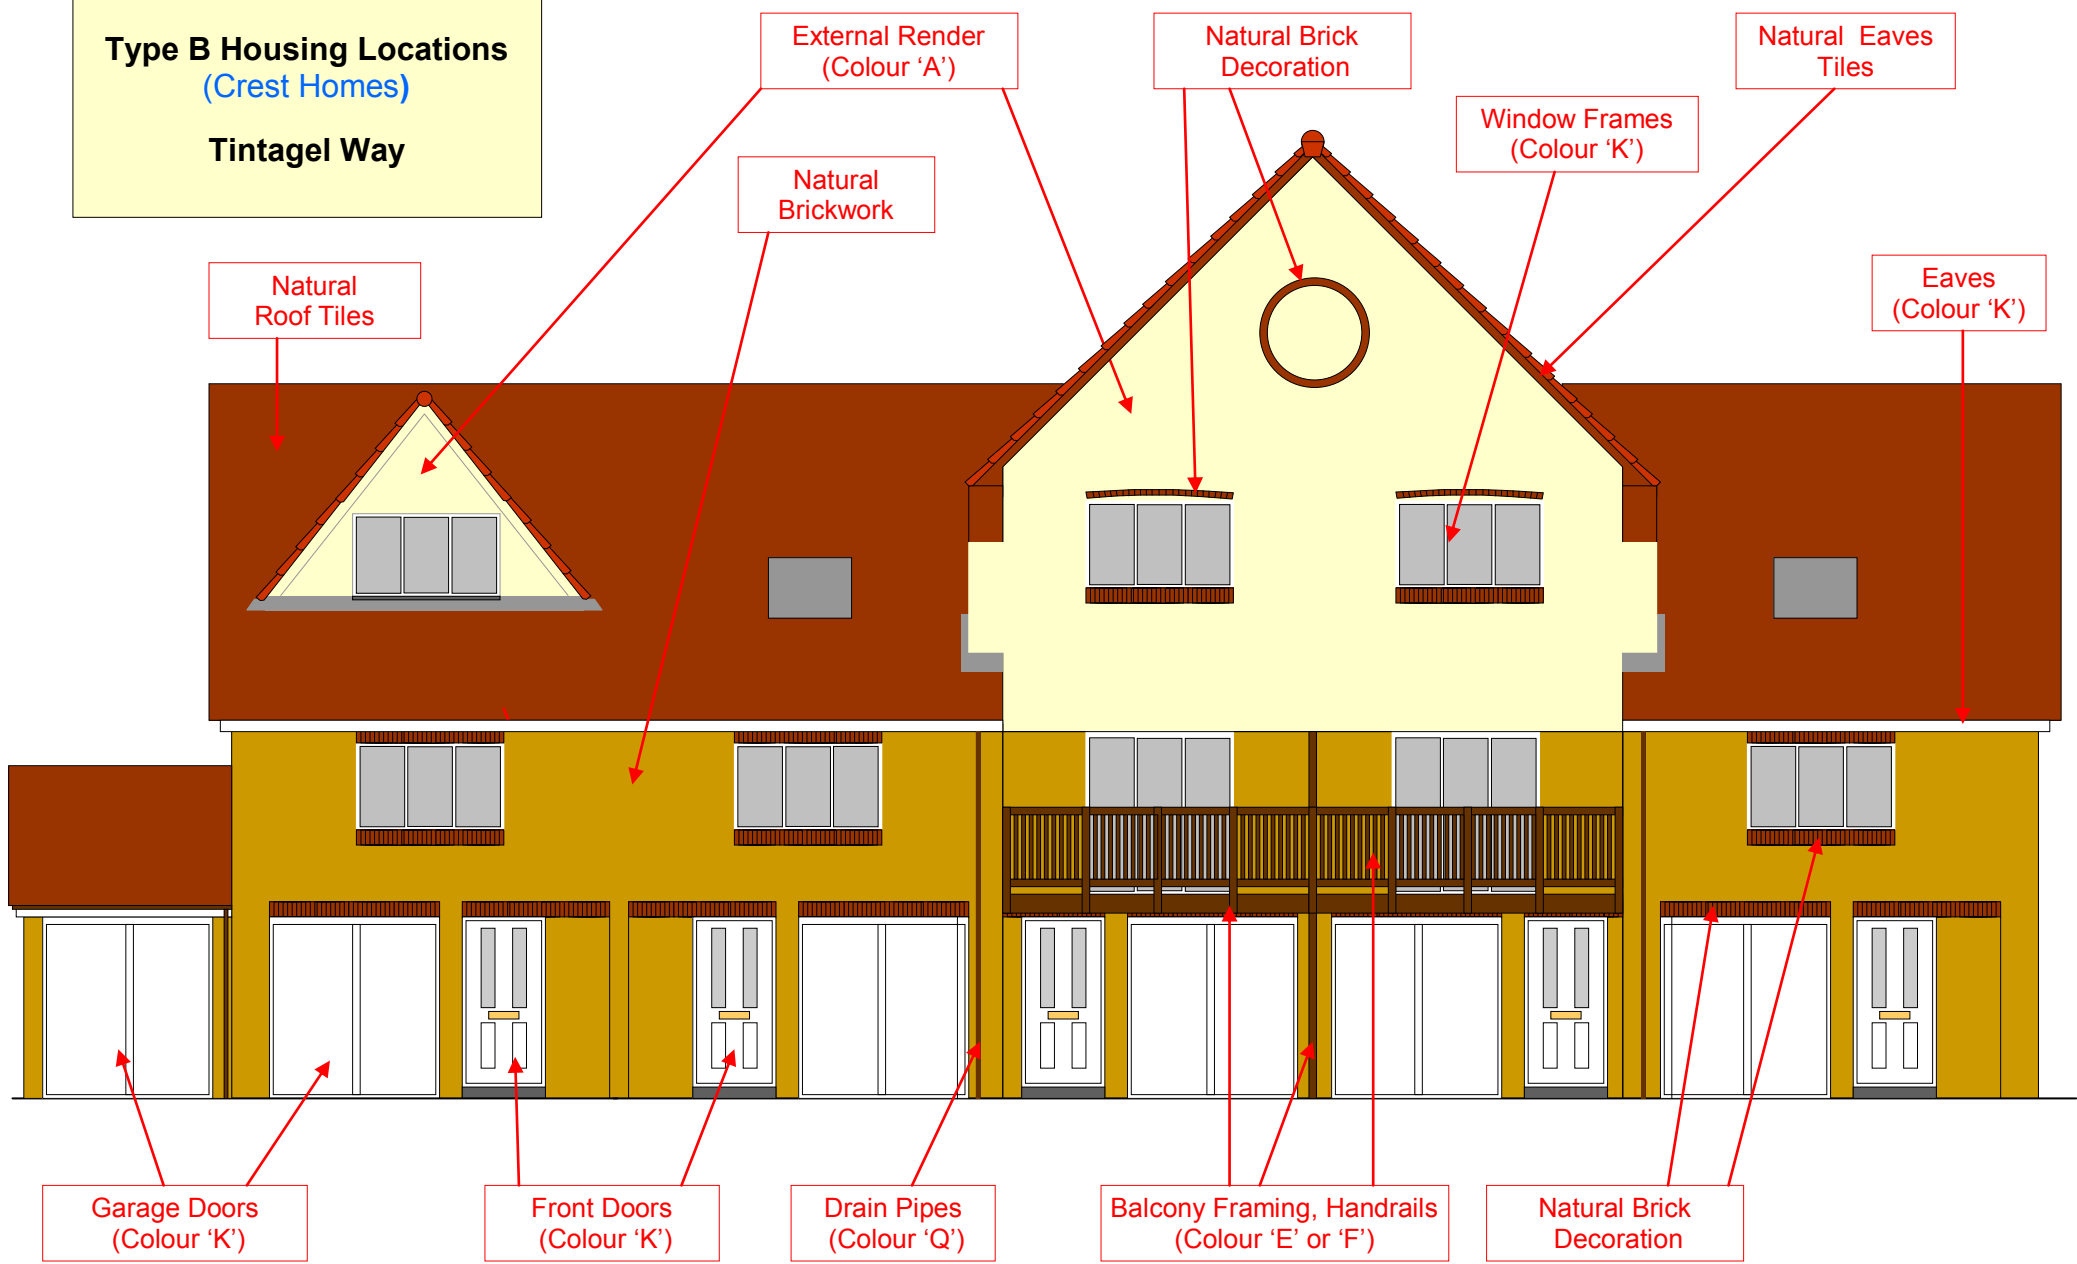

Port Solent **Type B** Housing - Paint Colour Guide - (Landside)

Type B Housing Locations
(Crest Homes)
Tintagel Way