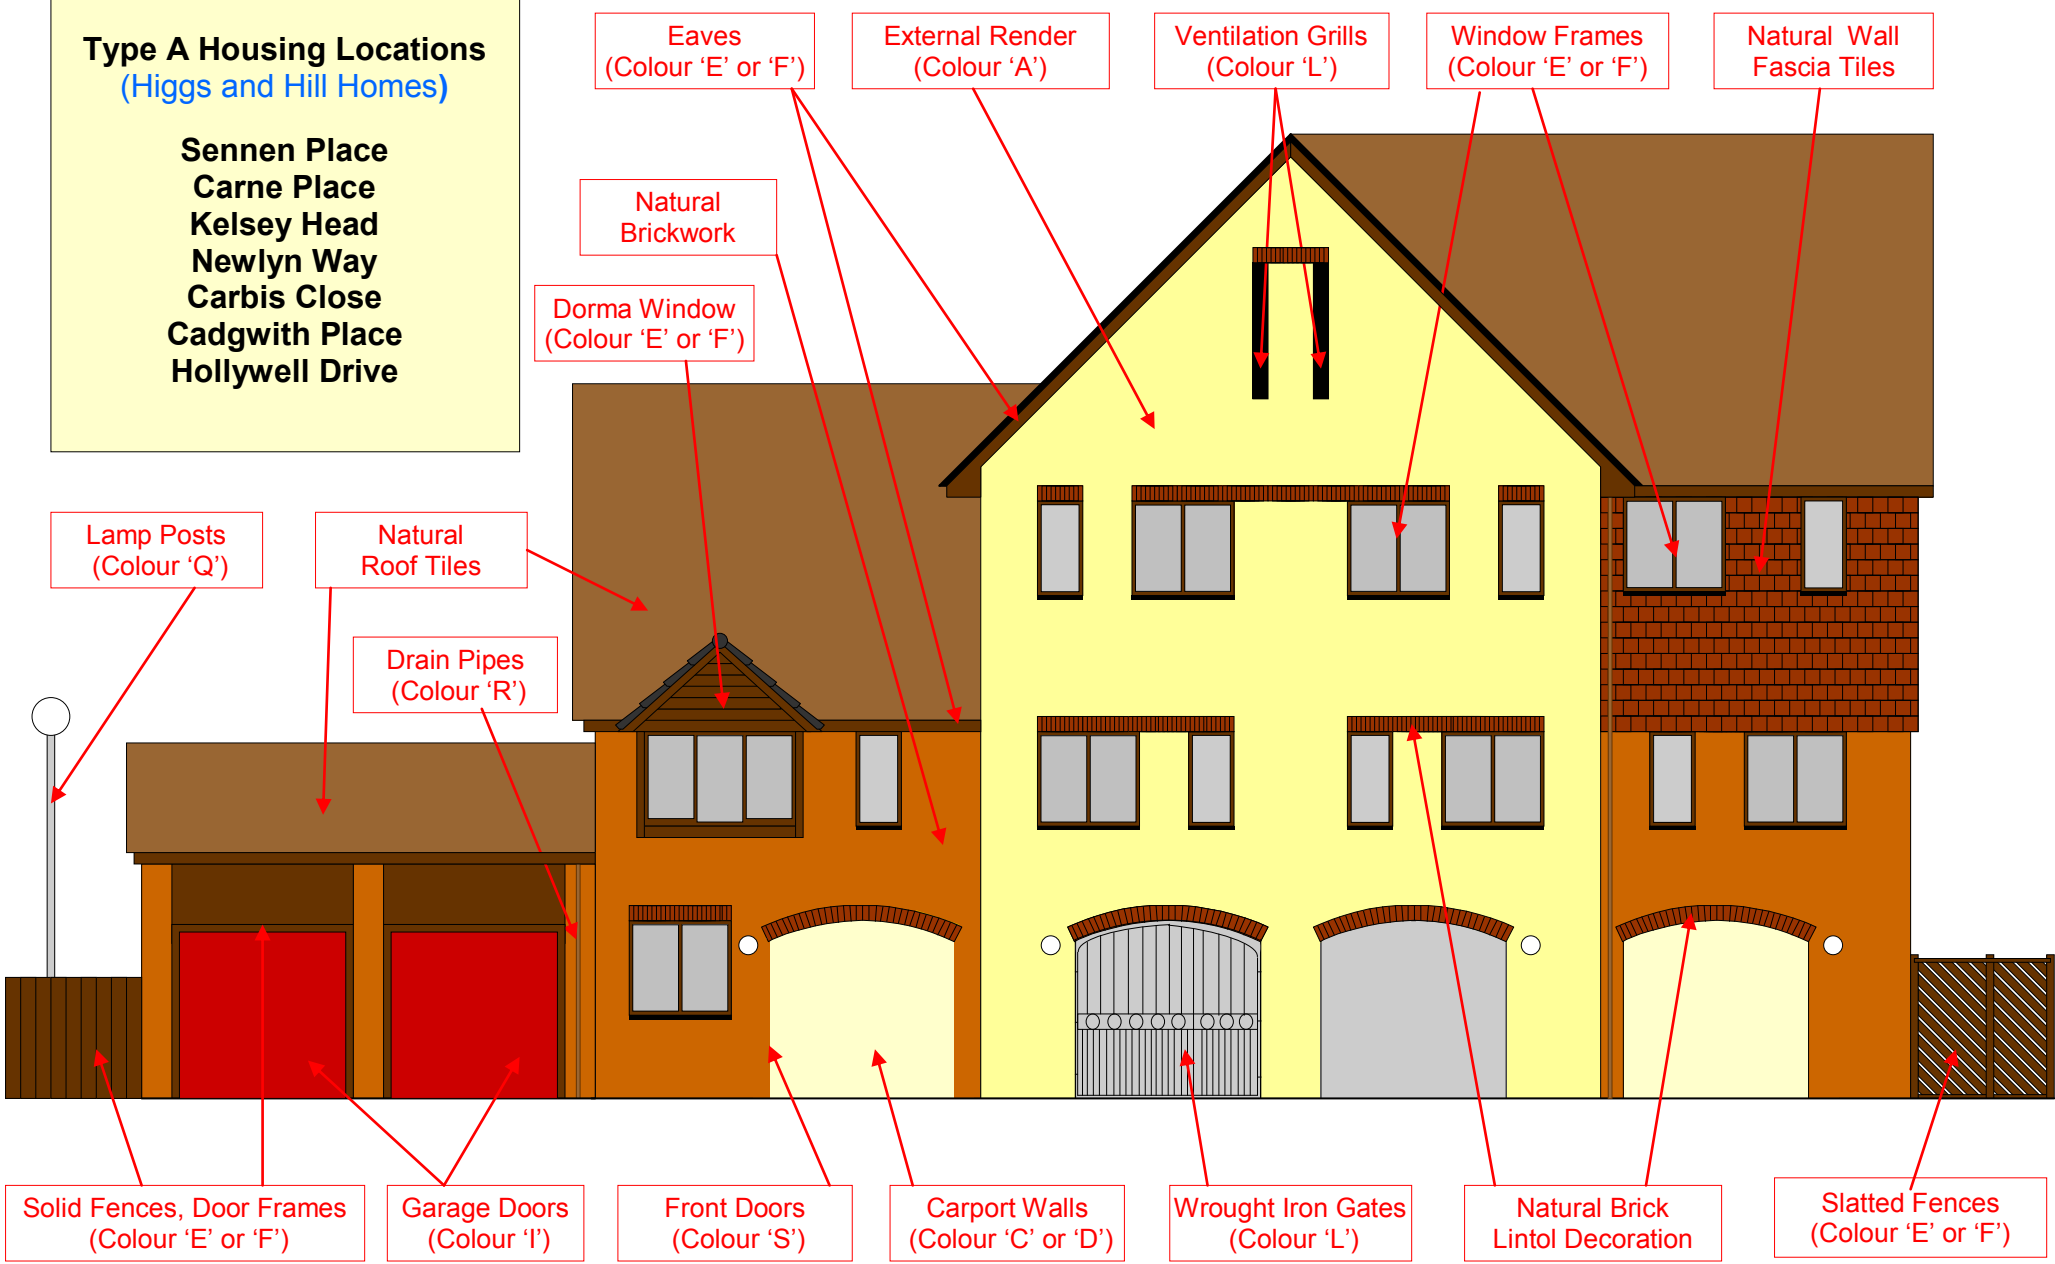

Port Solent **Type A** Housing - Paint Colour Guide - (Landside)

Type A Housing Locations
(Higgs and Hill Homes)

Sennen Place
Carne Place
Kelsey Head
Newlyn Way
Carbis Close
Cadgwith Place
Hollywell Drive